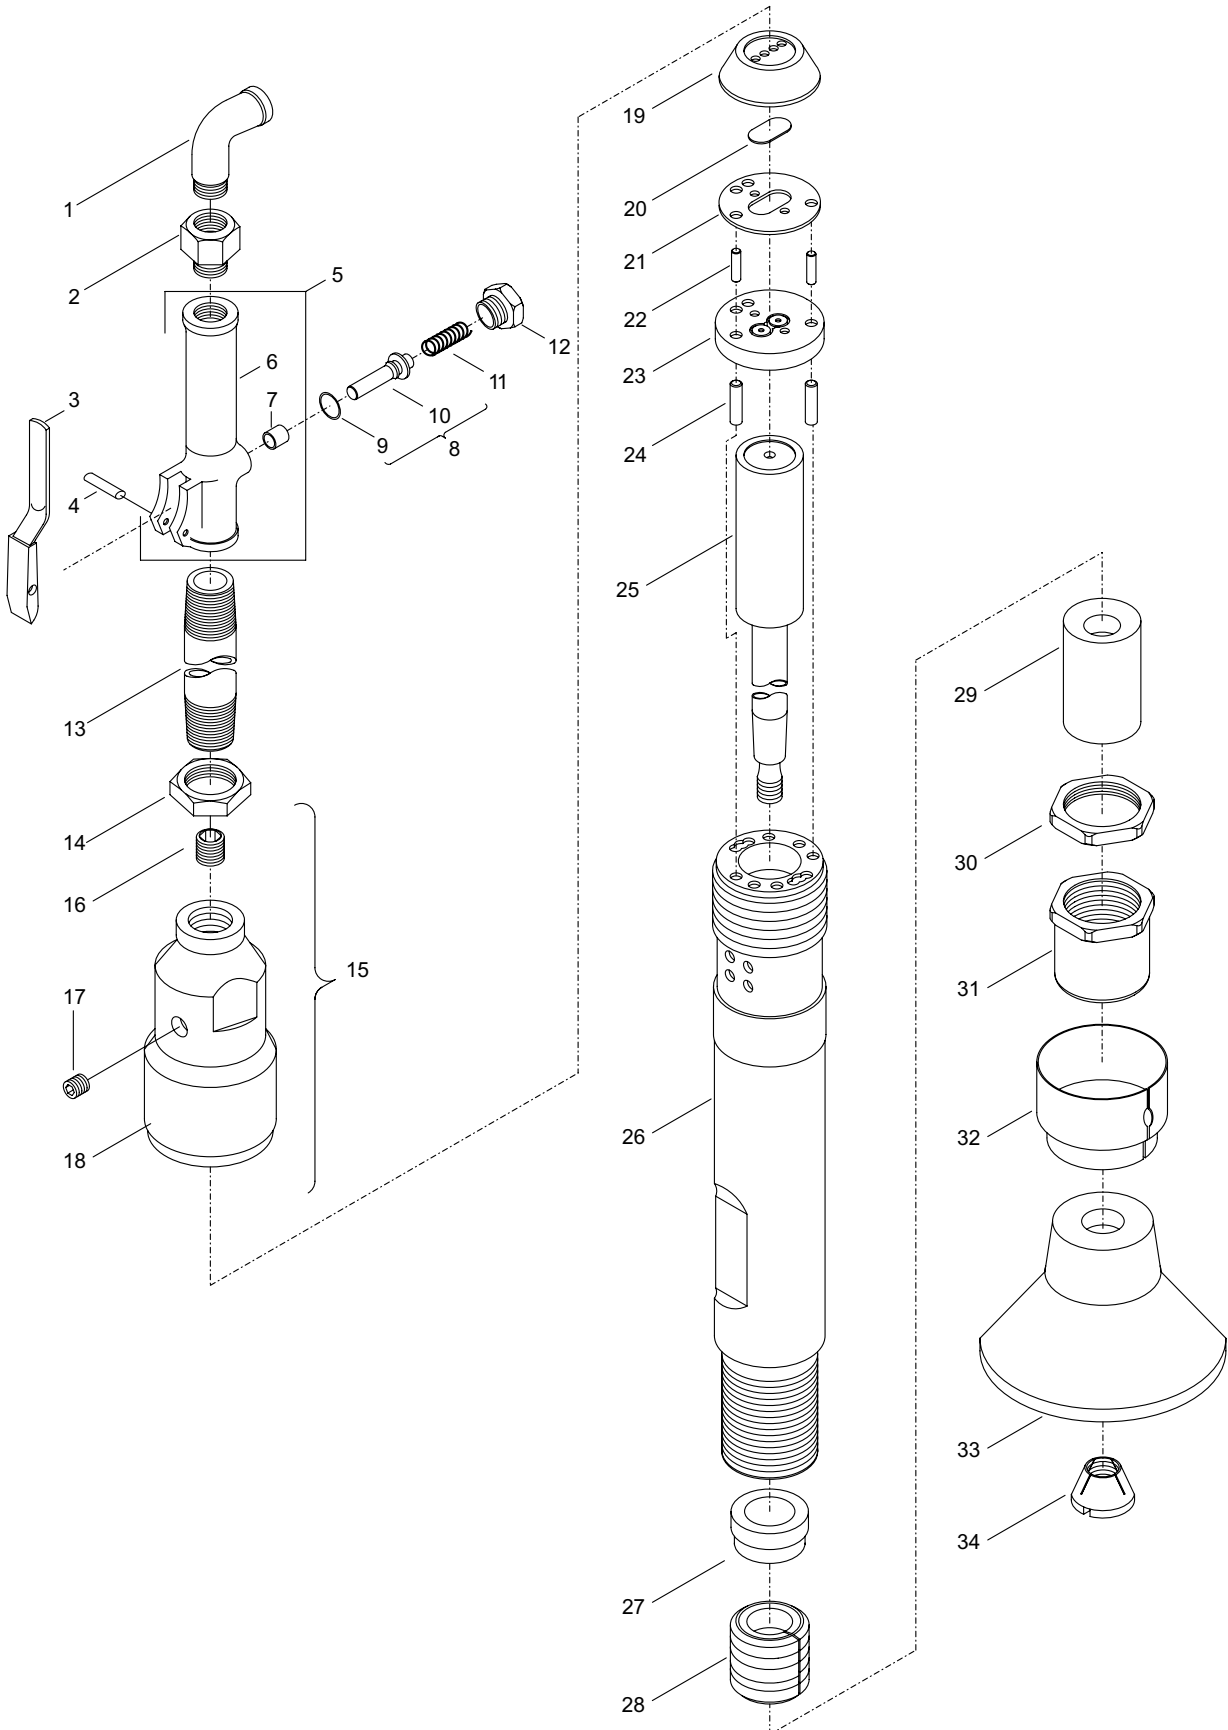

EXPLODED VIEW OF CP 0003

Ref. No.	Ordering No.	Qty.	Description
1	R072457	1	Elbow - Street (1/2 " - 90)
2	P001995	1	Strainer - Air
3	P001903	1	Lever - Valve
4	P001921	1	Pin - Lever
5	P007350	1	Body - Throttle valve (Includes item No. 6 & 7)
6		1	Body - Throttle valve
7	P001814	1	Bushing - Throttle valve
8	P087671	1	Valve - Throttle (Includes item No. 9 & 10)
9	CA088867	1	O-ring
10		1	Valve - Throttle
11	P001858	1	Spring - Throttle valve
12	P001964	1	Cap - Valve
13	P071147	1	Pipe - Extension
14	F003087	2	Locknut - Pipe
15	P078139	1	Cylinder head assembly (Includes item No. 16, 17 & 18)
16	P084132	1	Plug - Oil regulating
17	C068799	1	Plug - Filler
18		1	Cylinder head
19	P073185	1	Lid - Upper case
20	P071358	1	Valve
21	P073187	1	Case - Valve
22	P073120	2	Dowel - Valve case
23	P073118	1	Lid - Lower case
24	P073119	2	Dowel - Cylinder
25	P089009	1	Piston
26		1	Cylinder
27	P070649	1	Bushing - Piston rod
28	P071390	1	Packing - Piston
29	P070646	1	Bushing - Piston rod
30	P070931	1	Locknut - Retainer
31	P070651	1	Retainer - Piston bushing
32	P070643	1	Defector - Exhaust
33	P089008	1	Butt - 5" Dia. Aluminum
34	P089006	1	Locknut - Butt