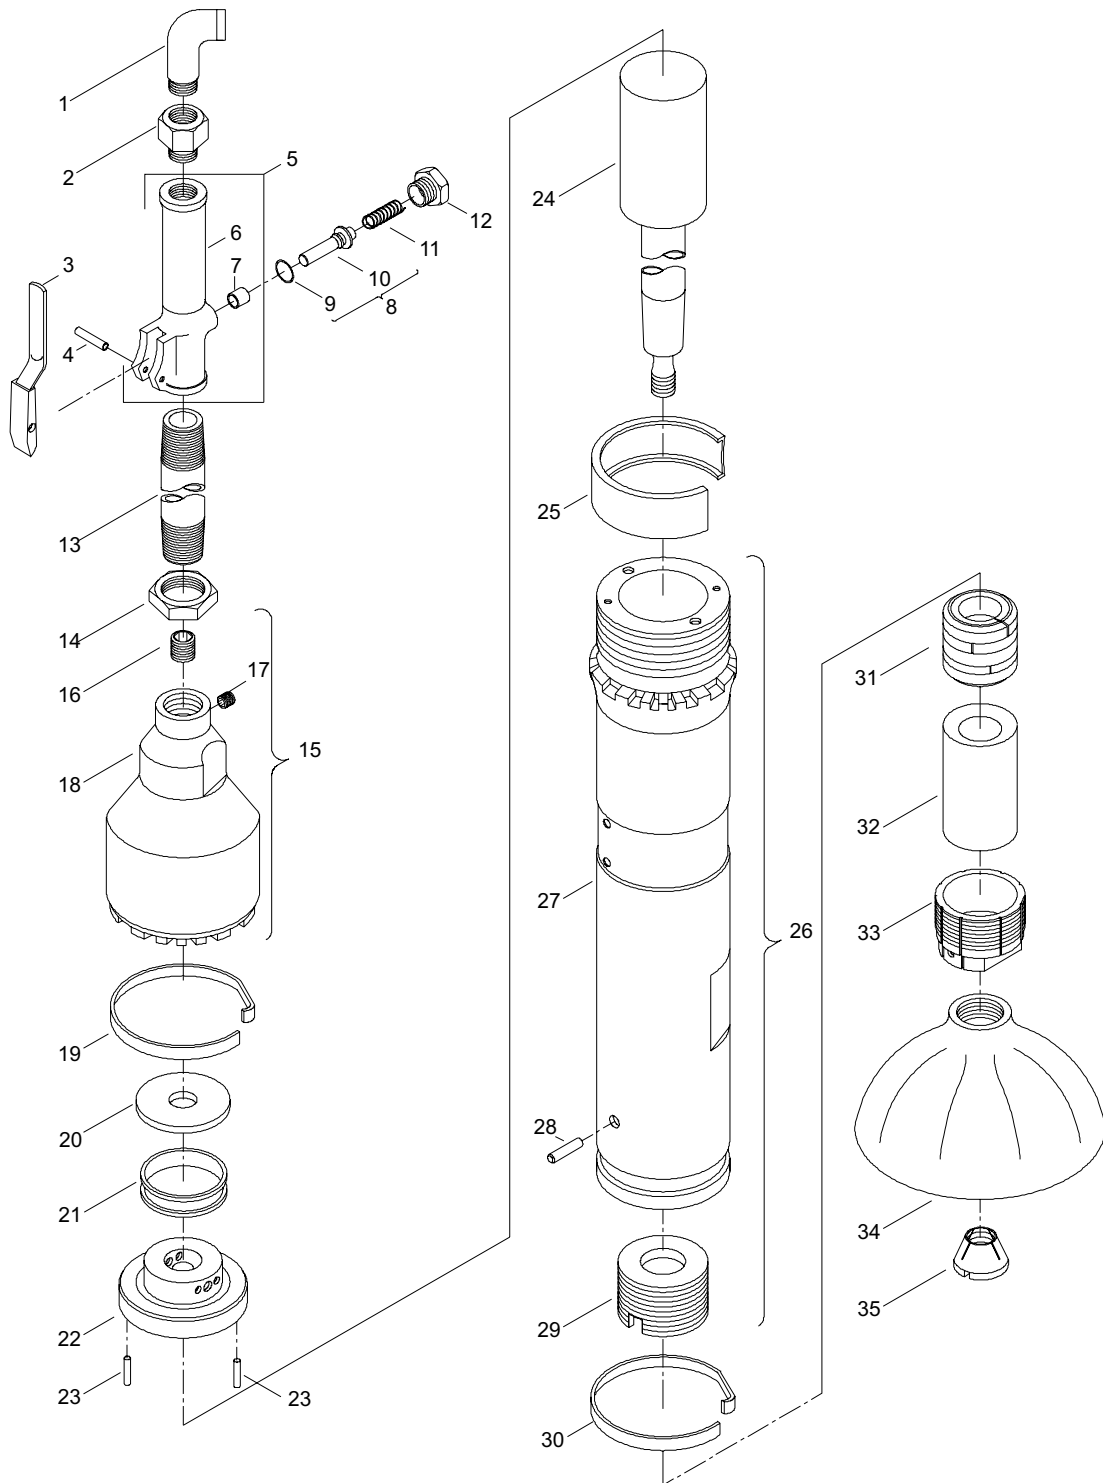

EXPLODED VIEW OF CP 0004 RV

Ref. No.	Ordering No.	Qty.	Description
1	R072457	1	Elbow - Street (1/2 " - 90)
2	P001995	1	Strainer - Air
3	P001903	1	Lever - Valve
4	P001921	1	Pin - Lever
5	P007350	1	Body - Throttle valve (Includes item No. 6 & 7)
6		1	Body - Throttle valve
7	P001814	1	Bushing - Throttle valve
8	P087671	1	Valve -Throttle (Includes item No. 9 & 10)
9	CA088867	1	O-ring
10		1	Valve -Throttle
11	P001858	1	Spring - Throttle valve
12	P001964	1	Cap - Valve
13	P071147	1	Pipe - Extension
14	F003087	2	Locknut - Pipe
15	P079695	1	Cylinder - Head assembly (Includes item No. 16, 17 & 18)
16	P084132	1	Plug - Oil regulating
17	C068799	1	Plug - Filler
18		1	Cylinder - Head
19	P084464	1	Clip - Cylinder head lock
20	P009667	1	Lid - Valve
21	P009665	1	Valve
22	P009666	1	Block - Valve
23	A043627	2	Pin - Block dowel
24	P089043	1	Piston (Threaded end)
25	P009674	1	Clip - Exhaust
26	P084463	1	Cylinder bushing assembly (Includes item No. 27, 28 & 29)
27		1	Cylinder
28	S001157	1	Pin - Cylinder bushing
29	P074473	1	Bushing - Cylinder
30	P084466	1	Clip - Lock nut
31	P089320	1	Packing - Piston
32	P009678	1	Sleeve - Piston gland
33	P084465	1	Nut - Piston gland
34	P089050	1	Butt - 6 1/4 " diameter
35	P089045	1	Locknut - Butt