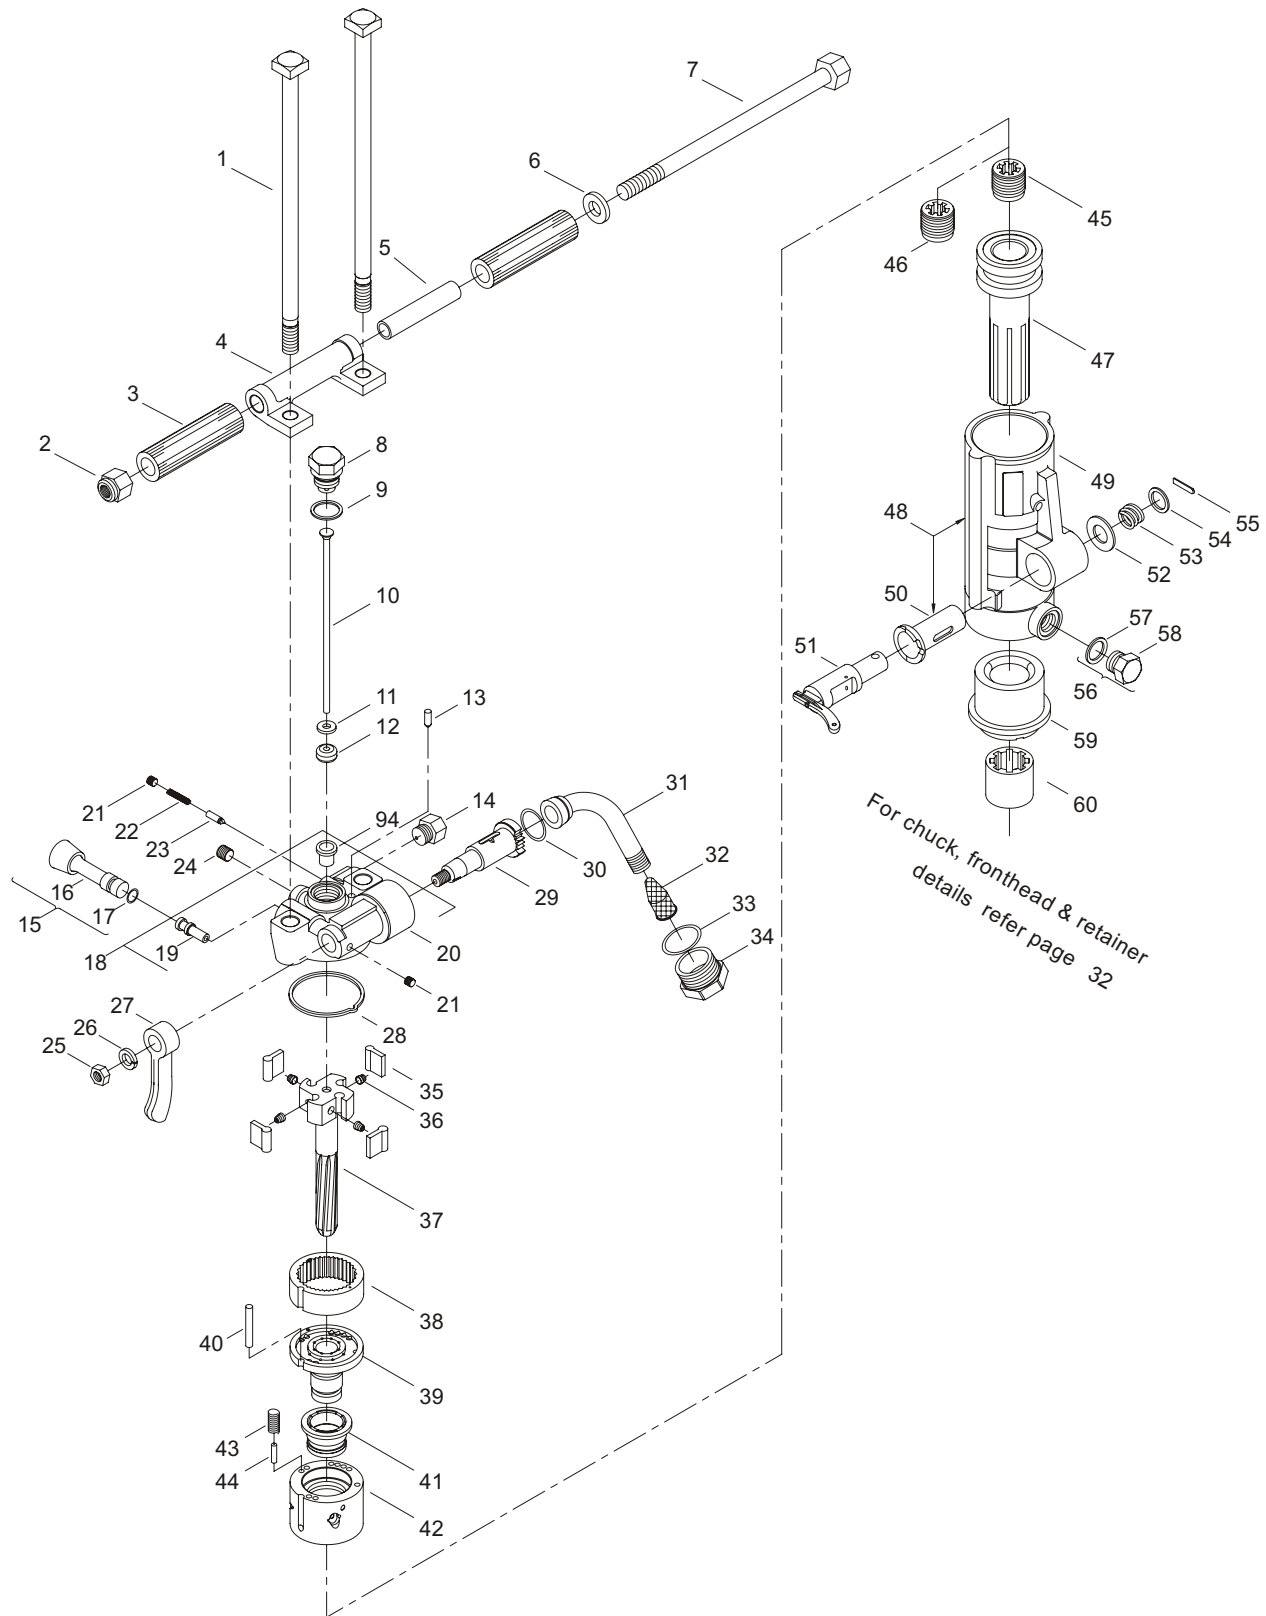

EXPLODED VIEW OF CP 0032

Ref. No.	Ordering No.	Qty.	Description
1	R086623	2	Bolt - Thru
2	R005742	3	Nut - Elastic stop (5/8" - 11)
3	R075419	2	Grip - Handle
4	R086608	1	Bracket - Handle
5	R076172	1	Liner - Handle
6	R000142	1	Washer - Handle bolt key
7	R076173	1	Bolt - Handle
8	R076793	1	Plug - Air tube
9	R000537	2	Gasket - Tube plug
10	R077184	1	Tube - Air
11	R075449	1	Washer - Air tube
12	R075099	1	Rubber - Air tube
13	R075802	1	Pin - Valve plunger
14	R076372	1	Plug - Water valve
15	R079130	1	Water valve port plug complete (Includes item No. 16 & 17)
16		1	Water valve port plug
17	C079489	1	O-ring
18	R087948	1	Backhead (Includes item No. 19, 20 & 94)
19	R098054	1	Bushing - Water valve
20		1	Backhead
21	C068064	2	Plug Pipe (1/8")
22	R085671	1	Spring - Valve plunger
23	R086627	1	Plunger - Throttle valve
24	C068799	1	Plug - Pipe (1/4")
25	P002149	1	Nut - Hex. (Thin 1/2" -20)
26	C036717	1	Lock washer - Valve handle (1/2")
27	R079124	1	Handle - Throttle valve
28	H0979432	1	Gasket
29	R086628	1	Valve - Throttle
30	P103521	1	O-ring
31	R075265	1	Swivel - Air inlet
32	R005584	1	Screen - Air inlet
33	R110317	1	O-ring
34	R000530	1	Nut - Air inlet swivel
35	R075267	4	Pawl
36	R086654	4	Spring - Pawl
37	R086622	1	Bar - Rifle
38	R076194	1	Ring - Ratchet
39	R098085	1	Bushing - Valve guide
40	R075772	1	Pin - Valve case dowel
41	R076263	1	Valve
42	R076264	1	Case - Valve
43	R098084	1	Plug - Oil regulating
44	R085625	1	Stem - Oil regulating
45	R075839	1	Nut - Rifle bar (Steel)
46	R075826	1	Nut - Rifle bar (Bronze)
47	R000088	1	Piston
48	R087990	1	Cylinder (Includes item No. 49 & 50)
49		1	Cylinder
50	R086611	1	Bushing - Blower valve
51	R086612	1	Valve - Blower
52	R075777	1	Washer - Blower valve
53	R075778	1	Spring - Blower valve
54	R075780	1	Washer - Valve spring
55	R076266	1	Pin - Spring
56	R085611	1	Plug - Oil (Includes item No. 57 & 58)
57	R091176	1	Gasket - Oil plug
58		1	Plug - Oil
59	R042161	1	Bushing - Cylinder
60	R086733	1	Nut - Chuck rotation
94	R137738	1	Bushing - Blow tube