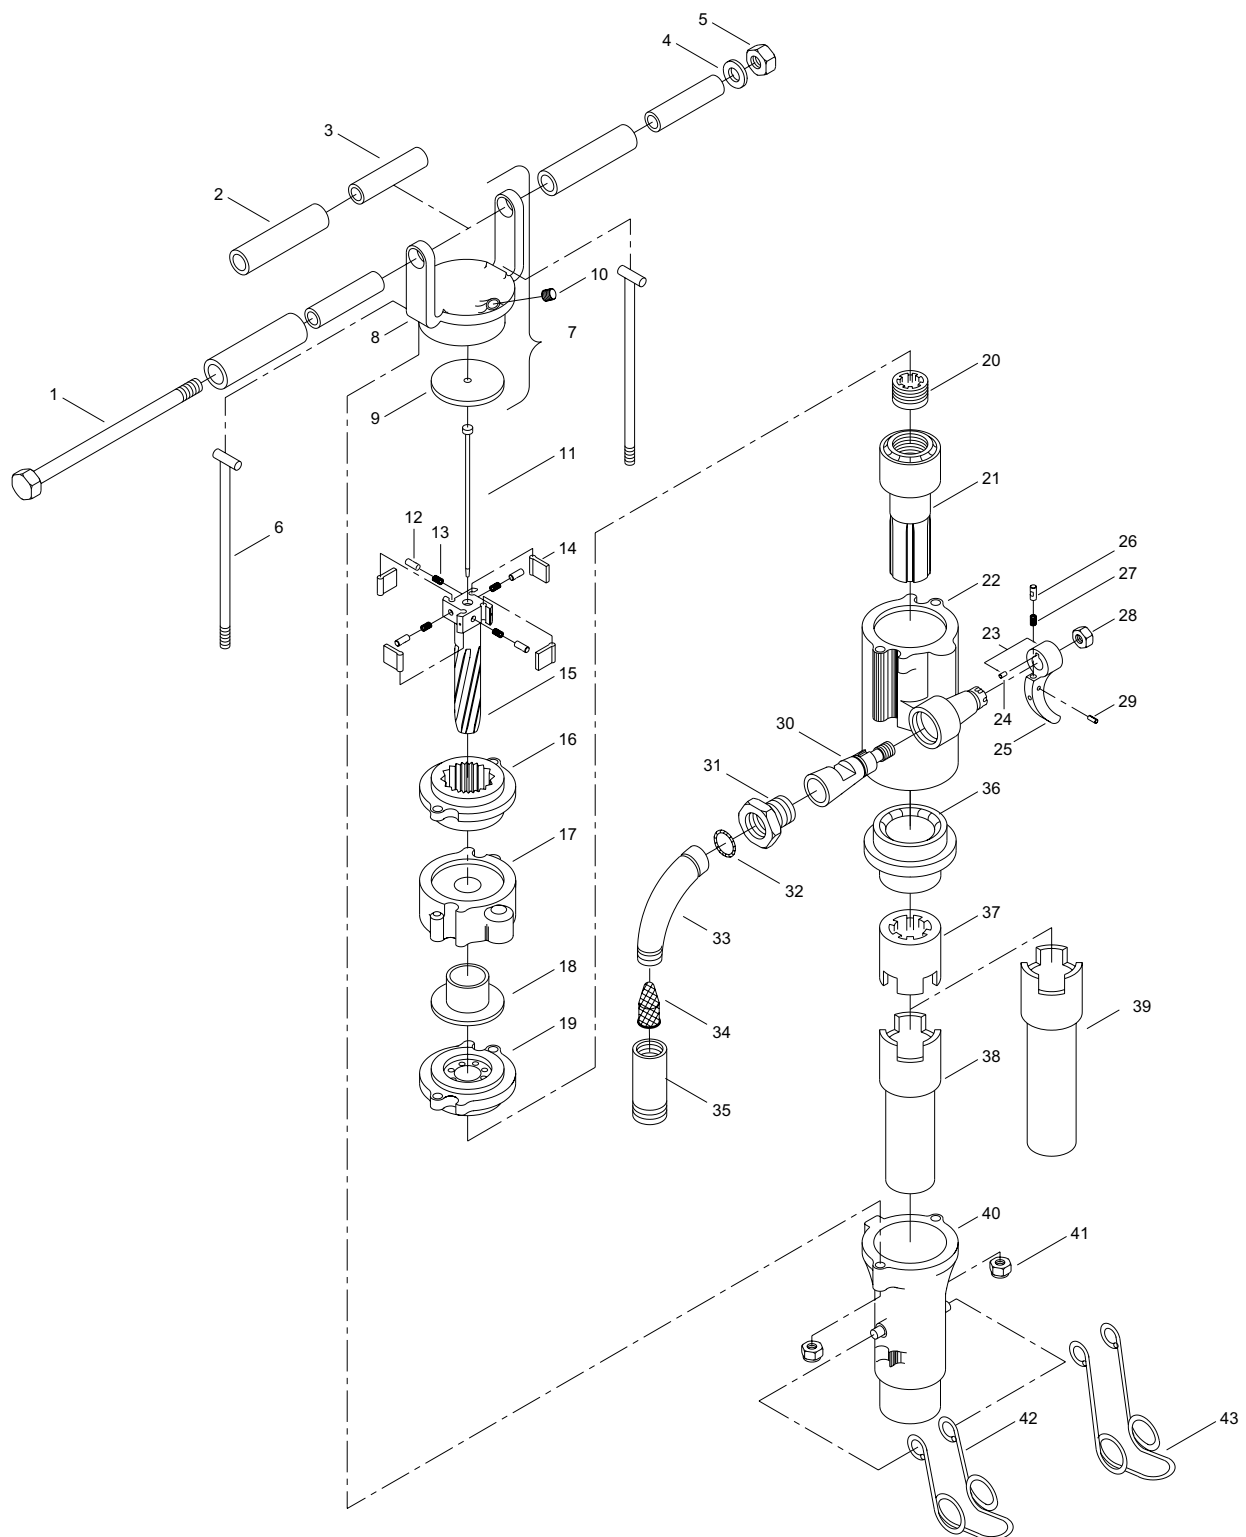

EXPLODED VIEW OF CP 0022

Ref. No.	Ordering No.	Qty.	Description
1	R075584	1	Bolt - Handle
2	R000692	3	Grip - Handle
3	R000694	3	Liner - Handle
4	R000142	1	Washer - Bolt key
5	R005742	1	Nut - Elastic stop
6	R075601	2	Bolt - Thru
7	F035373	1	Backhead (Includes item No. 8 & 9)
8		1	Backhead
9	R075580	1	Washer - Backhead
10	C077941	1	Plug - Pipe (3/8")
11	R075598	1	Rod - Air
12	R009224	4	Plunger - Pawl
13	R000619	4	Spring - Pawl plunger
14	R000617	4	Pawl
15	R075586	1	Bar - Rifle
16	R075585	1	Ring - Ratchet
17	R075583	1	Case - Valve
18	R075581	1	Valve
19	R075582	1	Valve seat
20	R075587	1	Nut - Rifle
21	R000037	1	Piston
22	R075577	1	Cylinder
23	R075589	1	Handle - Throttle valve (Includes item No.24 & 25)
24	R075592	1	Key - Throttle handle
25		1	Handle - Throttle valve
26	R075590	1	Plunger - Throttle handle
27	R000528	1	Spring - Throttle valve
28	R075593	1	Nut - Elastic stop (1/2" - 20)
29	P089767	1	Pin - Throttle valve (3/32" x 5/16")
30	R075588	1	Valve - Throttle
31	R075599	1	Nut - Air swivel
32	C106884	1	O-ring
33	F814720	1	Swivel - Air inlet
34	R005584	1	Screen - Air Inlet
35	R005744	1	Sleeve - Air inlet
36	R075578	1	Bushing - Cylinder
37	R075597	1	Nut - Chuck rotation
38	R075596	1	Chuck (7/8" hex. X 3 1/4")
39	R146130	1	Chuck (7/8" hex. X 4 1/4")
40	R075645	1	Fronthead (7/8" Hex.)
41	R085164	2	Nut - Through bolt
42	R075646	1	Retainer (7/8" Hex. X 3 1/4")
43	R146131	1	Retainer (7/8" Hex. X 4 1/4")
44	R154915	1	Vibration handle kit (Includes item No. 45 & 46) not shown
45	R157932	2	Hex. nut (Thin)
46	R157933	1	Rod - Threaded