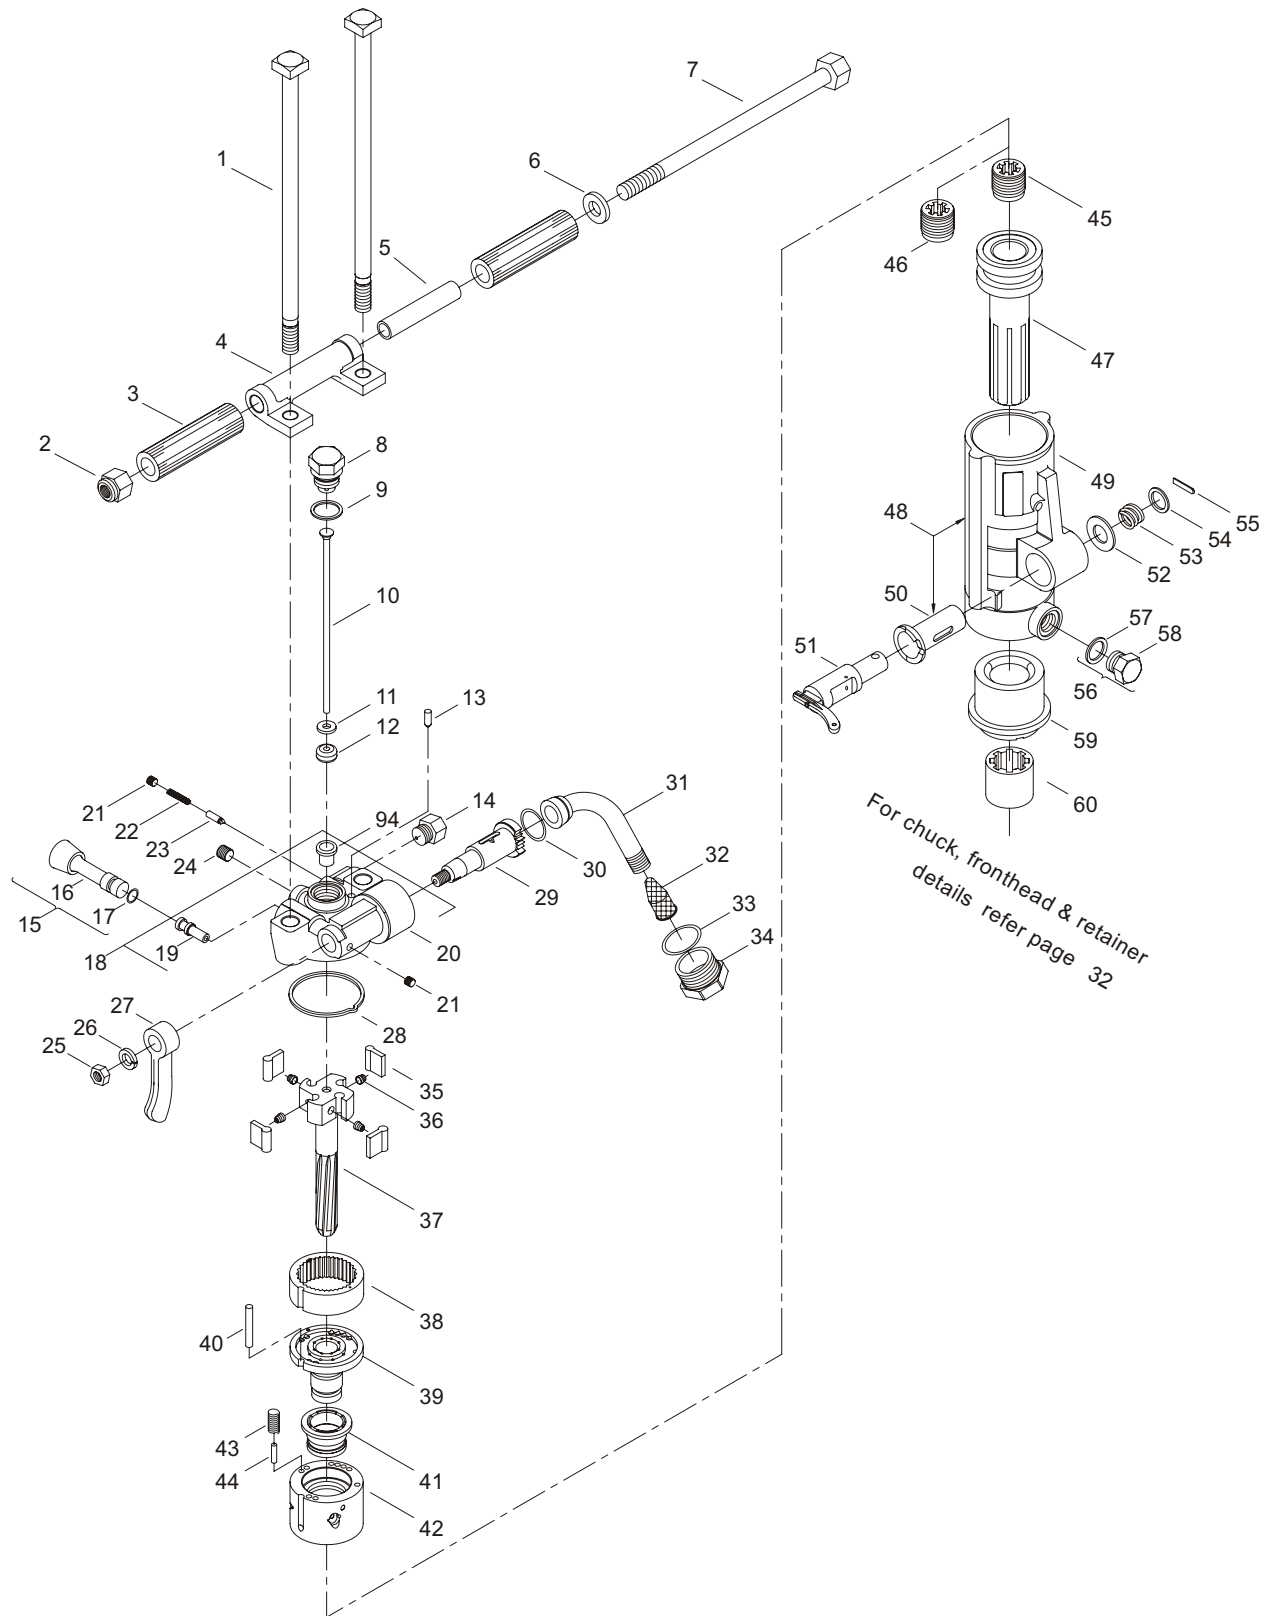

## EXPLODED VIEW OF CP 0032

Ref. No.	Ordering No.	Qty.	Description
1	R086623	2	Bolt - Thru
2	R005742	3	Nut - Elastic stop (5/8" - 11)
3	R075419	2	Grip - Handle
4	R086608	1	Bracket - Handle
5	R076172	1	Liner - Handle
6	R000142	1	Washer - Handle bolt key
7	R076173	1	Bolt - Handle
8	R076793	1	Plug - Air tube
9	R000537	2	Gasket - Tube plug
10	R077184	1	Tube - Air
11	R075449	1	Washer - Air tube
12	R075099	1	Rubber - Air tube
13	R075802	1	Pin - Valve plunger
14	R076372	1	Plug - Water valve
15	R079130	1	Water valve port plug complete (Includes item No. 16 & 17)
16		1	Water valve port plug
17	C079489	1	O-ring
18	R087948	1	Backhead (Includes item No. 19, 20 & 94)
19	R098054	1	Bushing - Water valve
20		1	Backhead
21	C068064	2	Plug Pipe (1/8")
22	R085671	1	Spring - Valve plunger
23	R086627	1	Plunger - Throttle valve
24	C068799	1	Plug - Pipe (1/4")
25	P002149	1	Nut - Hex. (Thin 1/2" -20)
26	C036717	1	Lock washer - Valve handle (1/2")
27	R079124	1	Handle - Throttle valve
28	H0979432	1	Gasket
29	R086628	1	Valve - Throttle
30	P103521	1	O-ring
31	R075265	1	Swivel - Air inlet
32	R005584	1	Screen - Air inlet
33	R110317	1	O-ring
34	R000530	1	Nut - Air inlet swivel
35	R075267	4	Pawl
36	R086654	4	Spring - Pawl
37	R086622	1	Bar - Rifle
38	R076194	1	Ring - Ratchet
39	R098085	1	Bushing - Valve guide
40	R075772	1	Pin - Valve case dowel
41	R076263	1	Valve
42	R076264	1	Case - Valve
43	R098084	1	Plug - Oil regulating
44	R085625	1	Stem - Oil regulating
45	R075839	1	Nut - Rifle bar (Steel)
46	R075826	1	Nut - Rifle bar (Bronze)
47	R000088	1	Piston
48	R087990	1	Cylinder (Includes item No. 49 & 50)
49		1	Cylinder
50	R086611	1	Bushing - Blower valve
51	R086612	1	Valve - Blower
52	R075777	1	Washer - Blower valve
53	R075778	1	Spring - Blower valve
54	R075780	1	Washer - Valve spring
55	R076266	1	Pin - Spring
56	R085611	1	Plug - Oil (Includes item No. 57 & 58)
57	R091176	1	Gasket - Oil plug
58		1	Plug - Oil
59	R042161	1	Bushing - Cylinder
60	R086733	1	Nut - Chuck rotation
94	R137738	1	Bushing - Blow tube