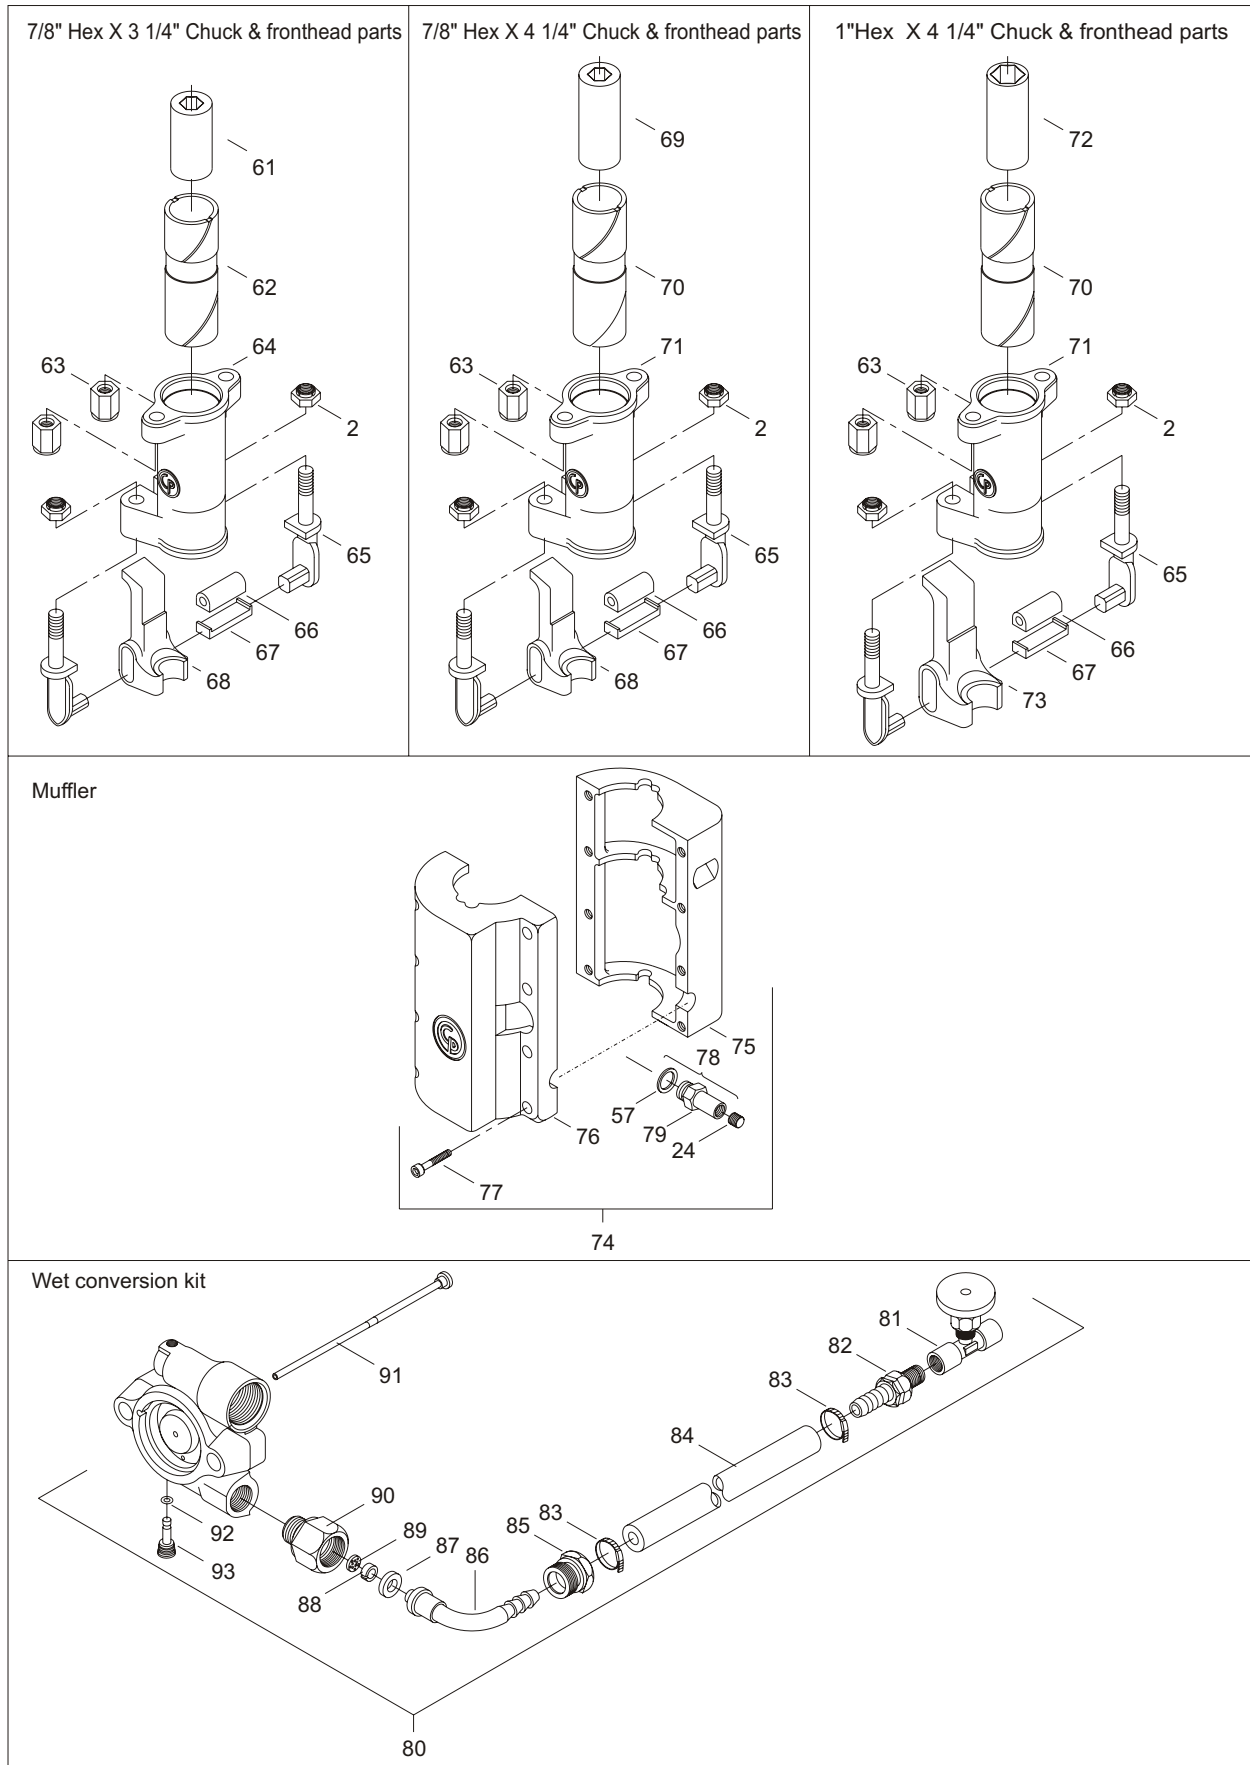

EXPLODED VIEW OF CP 0032

Ref. No.	Ordering No.	Qty.	Description
7/8" Hex X 3 1/4" Chuck & fronthead parts			
61	R099374	1	Chuck (7/8" Hex. x 3 1/4")
62	R041321	1	Sleeve - Chuck (7/8" x 3 1/4")
63	R085756	2	Nut - Thru Bolt
64	R041320	1	Fronthead (7/8" Hex. x 3 1/4")
65	R093896	2	Trunnion - Retainer
66	R093897	1	Buffer - Retainer
67	R093898	1	Retainer - Latch shoe
68	R093913	1	Retainer (7/8" Hex.)
7/8" Hex X 4 1/4" Chuck & fronthead parts			
69	R093891	1	Chuck (7/8" Hex. x 4 1/4")
70	R041324	1	Sleeve - Chuck (7/8" x 4 1/4" & 1" x 4 1/4")
63	R085756	2	Nut - Thru Bolt
71	R041323	1	Fronthead (7/8" x 4 1/4" & 1" x 4 1/4")
65	R093896	2	Trunnion - Retainer
66	R093897	1	Buffer - Retainer
67	R093898	1	Retainer - Latch shoe
68	R093913	1	Retainer (7/8" Hex.)
1" Hex X 4 1/4" Chuck & fronthead parts			
72	R093890	1	Chuck (1" Hex. x 4 1/4")
70	R041324	1	Sleeve - Chuck (7/8" x 4 1/4" & 1" x 4 1/4")
63	R085756	2	Nut - Thru Bolt
71	R041323	1	Fronthead (7/8" x 4 1/4" & 1" x 4 1/4")
65	R093896	2	Trunnion - Retainer
66	R093897	1	Buffer - Retainer
67	R093898	1	Retainer - Latch shoe
73	R093895	1	Retainer (1" Hex.)
74	R125569	1	Muffler assembly complete (Includes item No.57, 75, 76, 77,79 & 24)
75		1	Hood - Muffler (Left)
76		1	Hood - Muffler (Right)
77	R117415	8	Screw (5/16 - 24x3/4)
78	R124145	1	Cap - Filter complete (Includes item No. 24, 57 & 79)
79		1	Cap - Filter
Kit for conversion to wet model			
80	R147457	1	Kit - Wet & water connection (Includes item No. 81, 82, 83,84, 85, 86, 87, 88, 89, 90, 91, 91, 92 & 93)
81		1	Valve - Water
82		1	Nipple - Hose
83		2	Clamp - Punch lock
84		1	Hose (1/2" X 12" Long)
85		1	Nut - Water inlet swivel
86		1	Swivel - Water inlet
87		1	Gasket - Swivel
88		1	Retainer - Water strainer
89		1	Strainer - Water
90		1	Spud - Water Inlet
91	R092420	1	Tube - Water
92	C087316	1	O-ring
93	R085627	1	Plug - Blower port