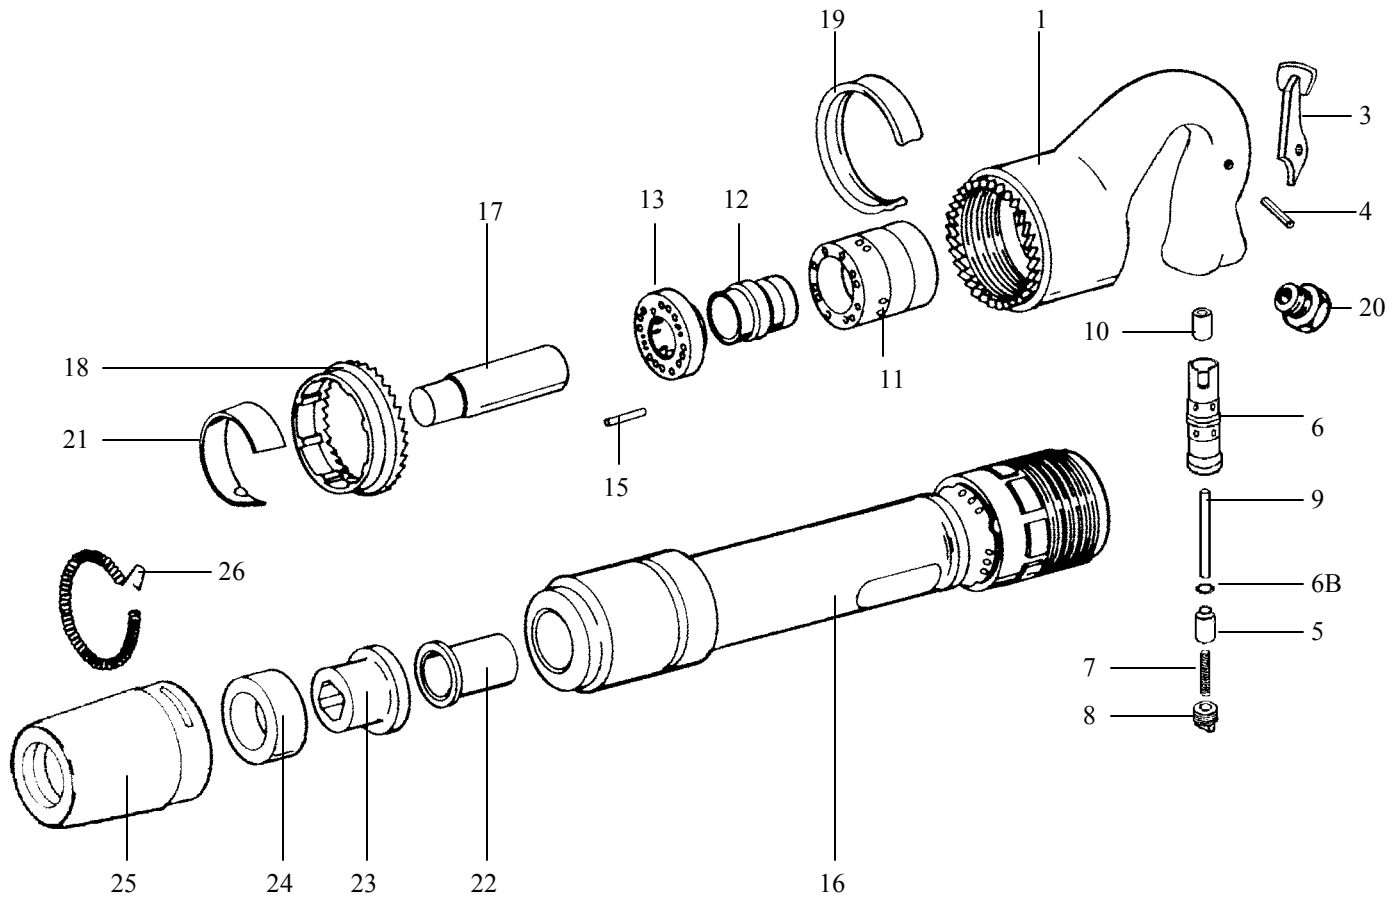

RIVET BUSTER

TEX 1133P

INDEX	PART	DESCRIPTION	INDEX	PART	DESCRIPTION
ITEM	PART NUMBER	DESCRIPTION	ITEM	PART NUMBER	DESCRIPTION
1	3186-3232-00	HANDLE BARE (INCL.ITEM 6 & 10)	17	9245-9967-95	PISTON #4 RETAINED
2	3186-3233-60	HANDLE COMPLETE	18	9245-9968-00	HANDLE LOCK RING
3	P001982	THROTTLE LEVER	19	9245-9968-10	HANDLE LOCK SPRING
4	P001915	THROTTLE LEVER PIN	20	9245-9968-20	HANDLE BUSHING
5	P001789	THROTTLE VALVE	21	9245-9999-23	EXHAUST DEFLECTOR
6	P007325	THROTTLE VALVE TUBE WITH BUSHING	22	9247-9855-10	UPPER SLEEVE
6B	P083071	THROTTLE VALVE "O" RING	23	9247-9855-20	LOWER SLEEVE
7	9245-9966-70	THROTTLE VALVE SPRING	24	9247-9855-30	RETAINER BUMPER
8	9245-9999-20	THROTTLE VALVE PLUG	25	9247-9855-00	RETAINER
9	P004834	PUSH PIN	26	9247-9854-90	RETAINER SPRING
10	P004839	PUSH PIN BUSHING	NS	92459968-50	1/2" NPT SWIVEL
11	9245-9967-10	VALVE BOX			
12	9245-9967-20	VALVE			
13	9245-9967-30	VALVE COVER FRONT			
14	9245-9967-40	VALVE ASSEMBLY			
15	9245-9967-50	VALVE DOWEL PIN			
16	9245-9967-75	BARREL			