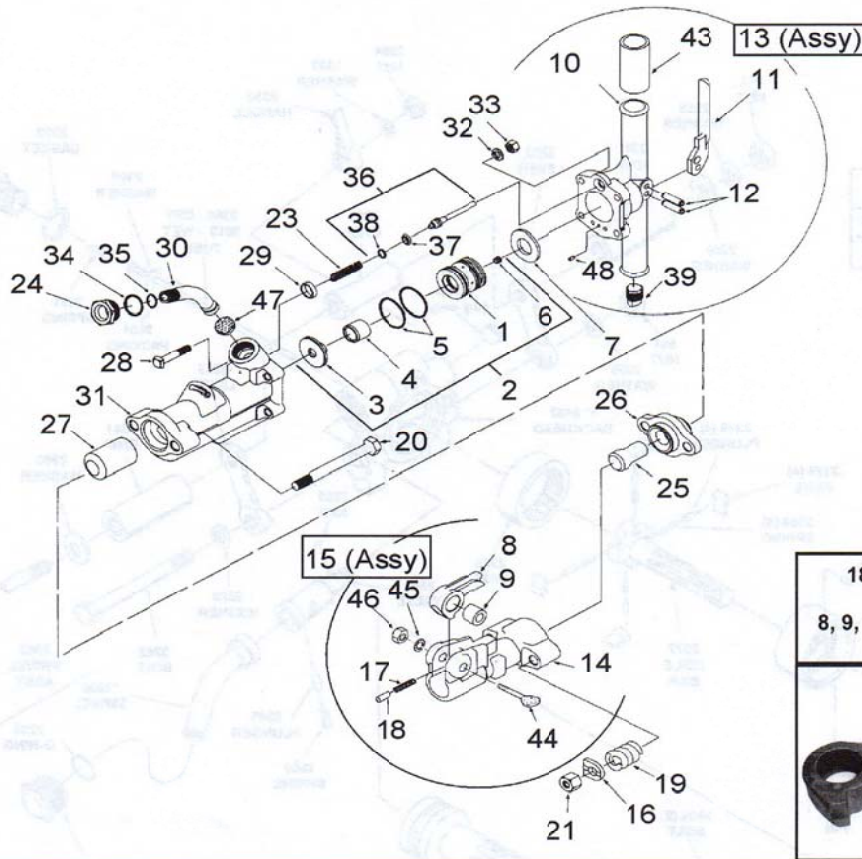

## Parts for American Pneumatic Model 140 35LB Paving Breaker

Index	Part No.	Description	Index	Part No.	Description
1	17925	Valve Case	24	17944	Inlet Nut
2	17924	Valve Case Assy	25	17945	Tappet
3	17926	Cover	26	17946	Tappet Seat
4	17927	Valve	27	17948	Piston
5	17957	O-Ring	28	17949	Backhead Bolt (4)
6	111	Plug	29	17950	Seal
7	17928	Spacer	30	17951	Swivel
8	6235	Retainer Latch	31	17952	Cylinder
9	17930	Bushing	32	17954	Lockwasher
10	17982	Backhead-Bare	33	17955	Nut
11	17940	Throttle Lever	34	10081	O-Ring
12	1380	Roll Pin (2)	35	2225	O-Ring
13	17938	Backhead—Complete	36	3508	Throttle Valve Assy.
14	18226	Fronthead—Bare	37	3224	Seal
15	18227	Fronthead—Complete	38	3225	Ret. Ring
16	17933	Lock—Nut	39	3215	Oil Plug
17	2897	Spring	43	17958	Grip
18	6284	Plunger	44	18228	Bolt
19	17934	Spring (2)	45	205	Washer
20	17935	Bolt (2)	46	208	Nut
21	17936	Nut	47	178	Screen
23	598	Spring	48	17975	Plug