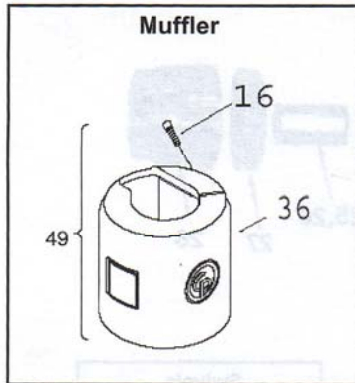

**PARTS FOR CHICAGO PNEUMATIC CP-1240 (90LB HAMMER)**

Index No.	Part No.	Description	Index No.	Part No.	Description
1	F037790	Bolt-Fronthead	24	R096059	Lock-Fronthead Bolt
2	R092915	Spring-Fronthead Bolt	25	F037789	Nut-Fronthead Bolt
3	C036901	Plug-Oil Reguator	26	F814725	Lever-Throttle
4	R133433	Pin Throttle Lever	27	R092894	Valve Throttle (Incl. 28&29)
5	R075031	Plug-Oil	28	R098368	Seal, Valve Throttle
6	F815045	Backhead	29	R098369	Clip, T. Valve
7	F815126	Backhead Complete	30	P103521	O-Ring
		Incl. 3,4,5,6 & 26	31	R110317	O-Ring
8	R085259	Washer-Take-Up	32	R085269	Swivel-Air Inlet
9	P083094	O-Ring	33	R000530	Nut- Air Inlet Swivel
10	R122975	Valve	34	R005717	Spring-Throttle Valve
11	R092904	Case-Valve	35	R047965	Seal Cylinder
12	R122977	Valve Case Comp.	36	F814004	Hood Muffler
		Incl. 9,10,11 & 13	37	R092911	Spring-Latch Retainer
13	R122976	Guide Valve	38	R092910	Plunger Retainer Latch
14	F814228	Cylinder	39	R092909	Latch Retainer
15	R000127	Piston	40	R050894	Bushing-Latch Retainer
16	R117415	Screw-Socket Hd. Cap	41	P008999	Nut-Retainer Bolt
17	R096123	Block-Anvil	42	R076562	Bushing-Retainer Bolt
18	R092907	Bushing-Anvil Block	43	R076853	Bolt-Retainer Latch
19	F816345	Grip Rubber	44	R003069	Nut-Backhead
20	R092917	Fronthead (1-1/8" & 22)	45	R000550	Lockwasher
21	R092918	Fronthead (1-1/4" & 23)	46	R092896	Bolt-Backhead
			49	K3206448	Muffler Assy.—Complete
22	RC90122	Bushing-F.H. (1-1/8")	55	R043644	Fronthead Spiker
23	RC40635	Bushing-F.H. (1-1/4")	56	R043649	Block Driving