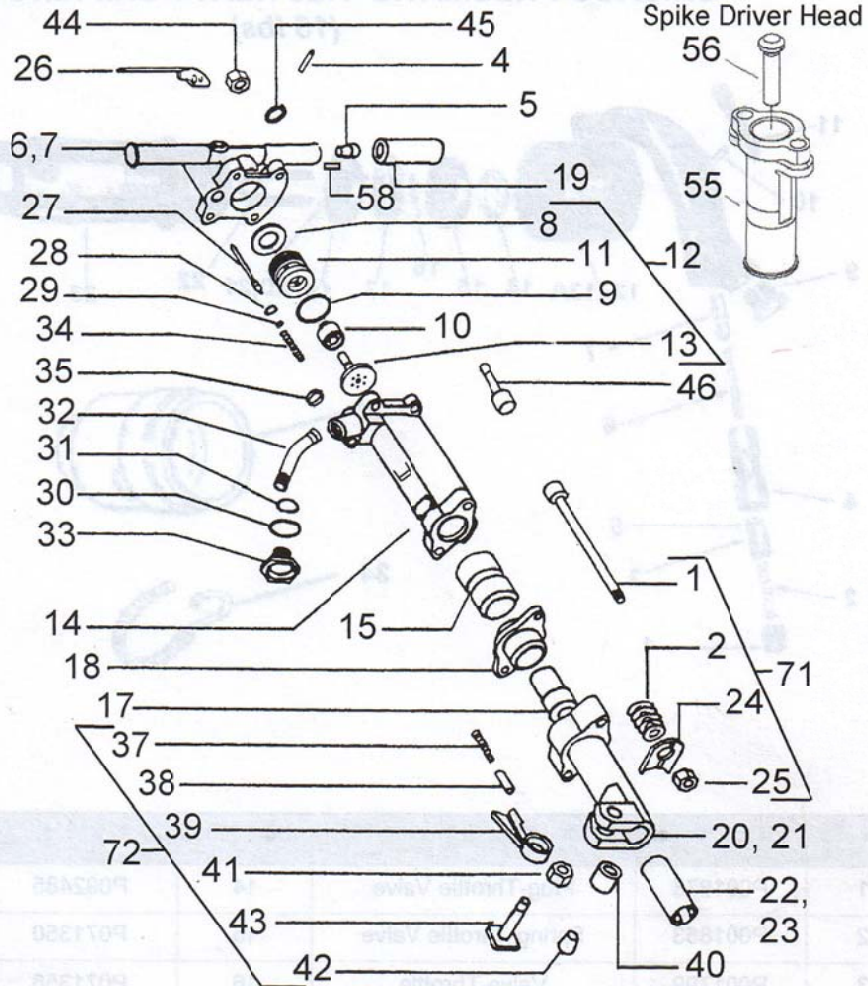

**PARTS FOR CHICAGO PNEUMATIC CP-1240 (90LB HAMMER)**

Index No.	Part No.	Description	Index No.	Part No.	Description
1	F037790	Bolt-Fronthead	24	R096059	Lock-Fronthead Bolt
2	R092915	Spring-Fronthead Bolt	25	F037789	Nut-Fronthead Bolt
3	C036901	Plug-Oil Reguator	26	F814725	Lever-Throttle
4	R133433	Pin Throttle Lever	27	R092894	Valve Throttle (Incl. 28&29)
5	R075031	Plug-Oil	28	R098368	Seal, Valve Throttle
6	F815045	Backhead	29	R098369	Clip, T. Valve
7	F815126	Backhead Complete	30	P103521	O-Ring
		Incl. 3,4,5,6 & 26	31	R110317	O-Ring
8	R085259	Washer-Take-Up	32	R085269	Swivel-Air Inlet
9	P083094	O-Ring	33	R000530	Nut- Air Inlet Swivel
10	R122975	Valve	34	R005717	Spring-Throttle Valve
11	R092904	Case-Valve	35	R047965	Seal Cylinder
12	R122977	Valve Case Comp.	36	F814004	Hood Muffler
		Incl. 9,10,11 & 13	37	R092911	Spring-Latch Retainer
13	R122976	Guide Valve	38	R092910	Plunger Retainer Latch
14	F814228	Cylinder	39	R092909	Latch Retainer
15	R000127	Piston	40	R050894	Bushing-Latch Retainer
16	R117415	Screw-Socket Hd. Cap	41	P008999	Nut-Retainer Bolt
17	R096123	Block-Anvil	42	R076562	Bushing-Retainer Bolt
18	R092907	Bushing-Anvil Block	43	R076853	Bolt-Retainer Latch
19	F816345	Grip Rubber	44	R003069	Nut-Backhead
20	R092917	Fronthead (1-1/8" & 22)	45	R000550	Lockwasher
21	R092918	Fronthead (1-1/4" & 23)	46	R092896	Bolt-Backhead
			49	K3206448	Muffler Assy.—Complete
22	RC90122	Bushing-F.H. (1-1/8")	55	R043644	Fronthead Spiker
23	RC40635	Bushing-F.H. (1-1/4")	56	R043649	Block Driving