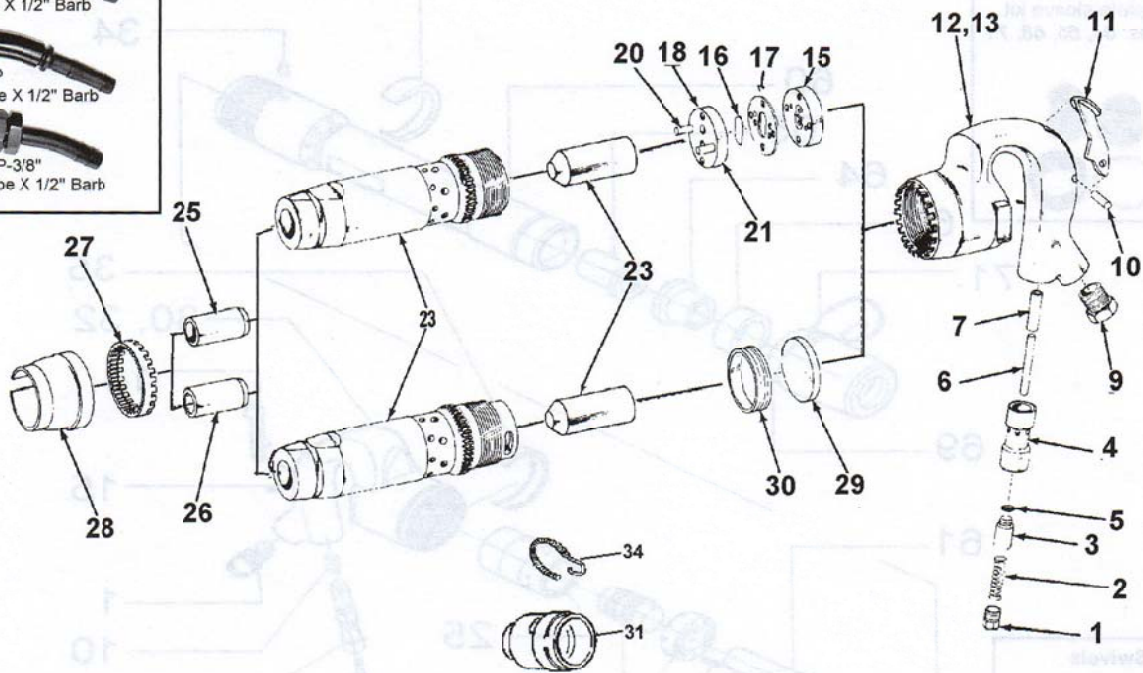

CHICAGO PNEUMATIC-4125 CHIPPING HAMMER (15 lbs)

Item No.	Part No.	Description	Item No.	Part No.	Description
1	P001873	Plug-Throttle Valve	16	P071358	Valve
2	P001853	Spring-Throttle Valve	17	P071352	Case-Valve
3	P001768	Valve-Throttle	18	P071351	Lid-Lower Valve Case
4	P071318	Tube-Throttle Valve	20	A041797	Pin-Dowel
5	P083071	O-Ring	21	P077013	Valve Case Complete
6	P070719	Pin-Throttle Valve Push	22		Piston-SEE CHART
7	P070733	Bushing-Push Pin	23		Cylinder-SEE CHART
9	P009585	Bushing-Permanent	25	P001550	Bushing-Round
10	A043627	Pin-Throttle Lever	26	P001551	Bushing-Hex
11	P009818	Lever-Throttle	27	P128247	Collar-Lock
12	P130259	Handle Assembly	28	PC71355	Shield-Exhaust
13	P130242	Handle Complete	29	PC09837	Lid(ring valve)
14	P009840	Expander-Shield	30	PC09836	Valve (ring valve)
15	P071350	Lid-Upper Valve Case	31	P107243	Retainer Sleeve
			34	PC070994	Spring-Coil Lock

PISTON AND CYLINDER TABLE

Stroke Size	Piston	Cylinder
2"	P114387	P-130230
3"	P114388	P-130232
4"	P114389	P-130234