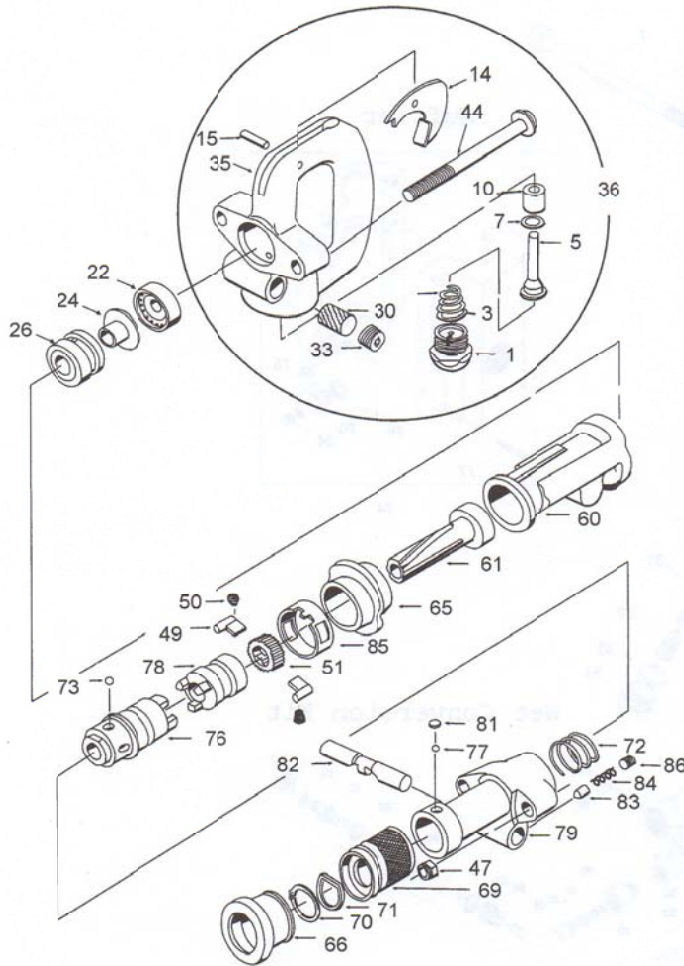

Parts for Chicago Pneumatic Model 9 Rockdrill (9 lbs)

Index	Part No.	Description	No. Used
1	R085893	Bushing-Inlet	1
3	R085596	Spring-TV	1
5	R086329	Valve-Throttle	1
7	R086098	Seat-T.V.	1
10	F815426	Bushing-TV	1
14	F027853	Lever-Throttle	1
15	R075404	Pin-Throttle Lev	1
22	R085896	Seat-Rear Valve	1
24	R085897	Valve	1
26	R085898	Seat-Front Valve	1
30	R085895	Felt-Oil	1
33	C077941	Plug-Pipe	1
35	F034495	Handle w/ 7 & 10	1
36	R278016	Handle Complete w/ 1, 3, 5, 14, 15, 30, 33, 35	1

Index	Part No.	Description	No. Used
44	F034249	Bolt-Thru	2
47	S013073	Nut-Thru Bolt	2
49	R051355	Pawl	2
50	R085890	Spring-Pawl	2
51	F816123	Ring-Ratchet	1
60	R085586	Cylinder	1
61	F816122	Piston	1
65	R051356	Bushing-Cylinder	1
66	F815343	Excluder-Dust	1
69	F815566	Sleeve-Retainer	1
70	F826893	Ring-Retainer	1
71	F826683	Plate-Retainer	1
72	R086605	Spring-Sleeve Ret	1
73	F035621	Ball-Steel	4
76	F826892	Chuck	1
77	S013112	Ball-Chuck Retainer	17
78	R085900	Sleeve-Chuck	1
79	F816120	Fronthead	1
81	F061888	Plug-Ball Retainer	1
82	R051351	Plunger-Shifter	1
83	R051352	Plunger-Shifter Detent	1
84	R051353	Spring-Plunger	1
85	F816124	Sleeve-Shifter	1
86	C102507	Plug-Pipe	1
*139	F815350	Muffler-Complete	1
*140	F815448	Muffle Assy w/ 141, 142, 144, 148, 149.	1
*142	R132741	Rotation Release	1
*143	C045689	O-Ring	2
*144	R132721	Muffle Plug Assy.	1
*145	R132714	Dead Handle	1
*146	R132715	Clamping Washer	1
*147	R132716	Depth Gauge	1
*148	R132717	Screw-Cap	1
*149	R132718	Washer	6
150	F064696	Gasket-Hose Tail	1
151	F064695	Hose Tail	1