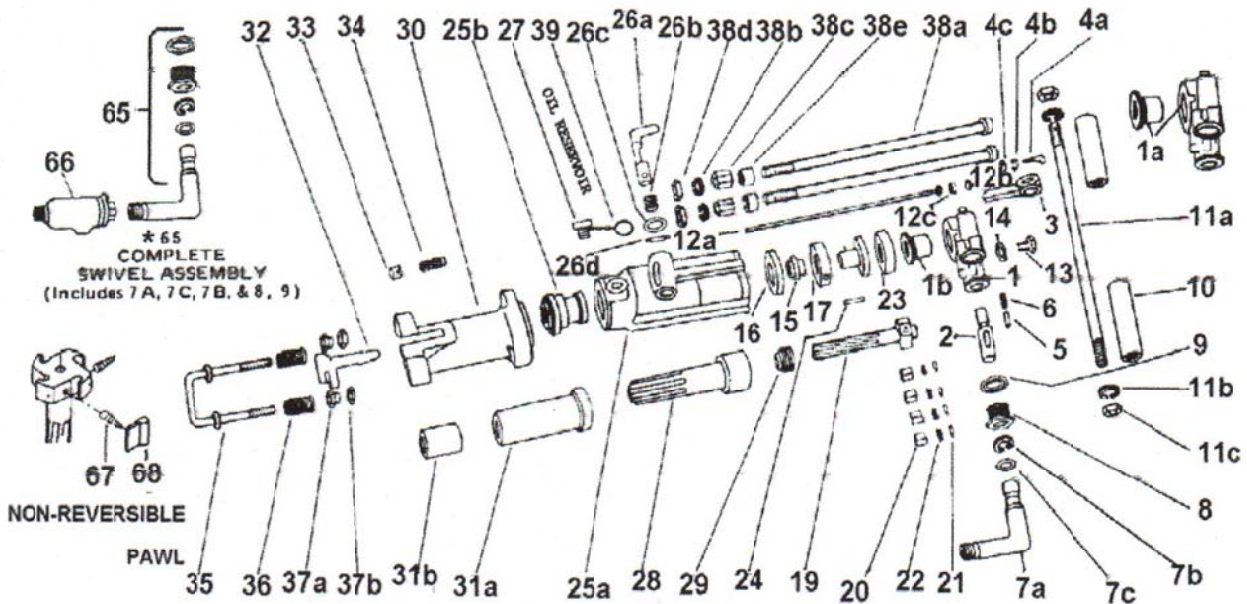

GARDNER-DENVER S55 ROCKDRILL (55 LB)

Item No.	Part No.	Description	Item no.	Part No.	Description
1	S55-2F	Backhead w/bushing	25B	S55-1B	Eushing, Cylinder
1B	S55-2CD	Bushing	26A	S55-1VC	Valve, Exhaust Control
2	S55-12B	Valve-Throttle	26B	S55-1S	Spring Exhaust Control
3	S55-12	Lever, Throttle Valve	26C	S55-1W	Washer, Exhaust Control
4A	S55-12C	Bolt, Throttle Lever	26D	S55-1C	Pin, Exhaust Control
4B	WP-14	Lockwasher, T.Lever Bolt	27	H81-28	Plug, Oil Reservoir
4C	NJ-5	Nut, T.Lever Bolt	28	S55-9	Piston
5	7-2A	Plunger, T. Valve	29	S55-25-35	Nut-Rifle Bar/Piston
6	7-2ES	Spring, Detent Plunger	30	S55-17A	Fronthead 7/8" x 3 1/4"
7A	RB-183-47	Swivel-Air Inlet 3/4" NPTM		S55-17LA	Fronthead 7/8 & 1" x 4 1/4"
7B	S55-38	Retainer, Air Inlet	31A	S55-7	Driver-Chuck 7/8 x 3 1/4"
7C	OR-21	O Ring, Air Inlet Swivel		S55-7B	Driver-Chuck 7/8 x 4 1/4"
8	S48-146G	Nut, Air Inlet Swivel	31B	S55-7L-A	Bushing-Chuck 7/8" x 3 1/4"
9	S48-146W	Washer, swivel nut		S55-7LL-B	Bushing-Chuck 7/8" x 4 1/4"
10	S55-34	Grip, Handle, Rubber		S55-7LL-F	Bushing-Chuck 1" x 4 1/4"
11A	S55-35	Bolt, Grip Handle	32	S55-36RA	Retainer
11B	S55-34W	Washer, handle Bolt	33	S55-36E	Pivot-Steel Retainer
11C	ESC-12	Nut, Handle Bolt	34	S55-36SA	Spring-Steel Retainer pivot
12A	S55-27A	Tube, Dry	35	S55-36J	Yoke, Steel Retainer
12B	17-39A	Washer-Metal	36	S73-36S	Spring-Yoke
12C	7-29B	Seal-Rubber	37A	S55-36WB	Nut-Yoke, Lower
13	107-29	Gland, Backhead	37B	NFC-6	Nut-Yoke, Upper
14	WC-1	Washer-Gland	38A	S55-3E	Rod-Side
15	S55-16A	Valve, Automatic	38B	D79-36W	Lockwasher, Side Rod
16	S55-15A	Seat, Automatic Valve	38C	D79-3N	Nut-Side Rod, Long
17	S55-15BA	Chest, Automatic Valve	38D	NJ-10	Nut-Side Rcad, Short
18	S55-15CA	Plug, Automatic Valve	38E	D79-35	Spacer-Side Rod
19	S55-26-35	Bar-Rifle	39	67539	Chain Oil Plug
20	R91-11A	Pawl-Rotation Reversible	65	S48-147GX	Swivel Assembly
21	7-11-B	Plunger-Pawl	66	67045	Oiler-Constant Feed
22	7-11-C	Spring, Pawl Plunger	67	S55-11C	Spring-Pawl-Flat Wire
23	S55-33	Ring, Ratchet	68	90-11A	Pawl-Rotation-Nonn-Reversible
24	S55-33P	Pin, Dowel, Ratchet Rinc			
25A	S55-1	Cylinder, Bare			