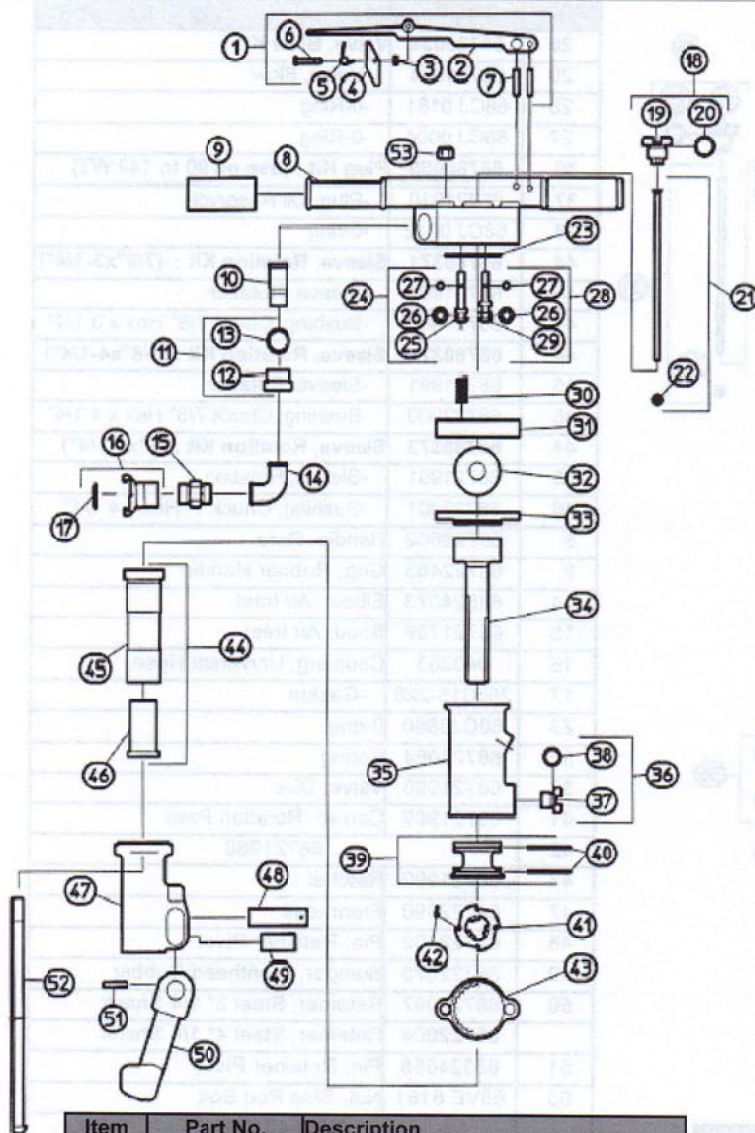

PARTS FOR SULLAIR MRD-30, ROCKDRILL (30 LB)

Item	Part No.	Description
1	68780035	Lever, Throttle Kit :
2	68722059	-Lever, Throttle
3	68VE 8050	-Nut, Throttle Lock
4	68722060	-Latch, Throttle Lock
5	68722061	-Spring, Throttle Lock
6	68722062	-Capscrew, Throttle Lock
7	68723101	-Pin, Throttle Lever
11	68780046	Seat Kit :
12	68721905	-Seat, Swivel
13	68CJ 0017	-O-ring
18	68780047	Plug Kit :
19	68721907	-Plug, Blow Tube
20	68CJ 0014	-O-ring
21	68780225	Blow Tube with :
22	68CJ 0181	-O-Ring

Item	Part No.	Description
24	68780033	Valve, Throttle Kit :
25	68721903	-Valve, Throttle
26	68CJ 0181	-O-Ring
27	68CJ 0004	-O-Ring
28	68780034	Valve, Blow Kit :
29	68721904	-Valve, Blow
26	68CJ 0181	-O-Ring
27	68CJ 0004	-O-Ring
36	68780050	Plug Kit : (use oil 90 to 140 WT
37	68721910	-Plug, Oil Reservoir
38	68CJ 0012	-O-ring
39	68780049	Piston Guide with :
40	68524078	-O-ring
44	68780369	Sleeve, Rotation Kit : (7/8"x3 1/4")
45	68721913	-Sleeve, Rotation
46	68721914	-Bushing, Chuck 7/8" Hex x 3-1/4"
44	68780370	Sleeve, Rotation Kit : (7/8"x4-1/4")
45	68721913	-Sleeve, Rotation
46	68721918	-Bushing, Chuck 7/8" Hex x 4 1/4"
8	68722603	Handle, Bare
9	68722463	Grip, Rubber Handle
10	68723018	Swivel, Air Inlet
14	68524073	Elbow, Air Inlet
15	68721789	Spud, Air Inlet
16	040383	Coupling, Universal Hose
17	250015-228	-Gasket
23	68527162	O-ring
30	68723064	Spring
31	68722604	Chest, Valve
32	68721909	Valve, Disc
33	68721894	Seat, Valve
34	68721895	Piston
35	68721901	Cylinder
41	68722506	Carrier, Rotation Pawl
42	68722507	Pawl, Rotation
43	68721897	Ratchet
47	68722578	Fronthead
48	68722102	Pin, Retainer Pivot
49	68722573	Bumper, Fronthead Rubber
50	68722007	Retainer, Steel 3" 1/4 Shank
	68722006	Retainer, Steel 4" 1/4 Shank
51	68524658	Pin, Retainer Pivot
52	68721916	Bolt, Side Rod
53	68549512	Nut, Side Rod Bolt