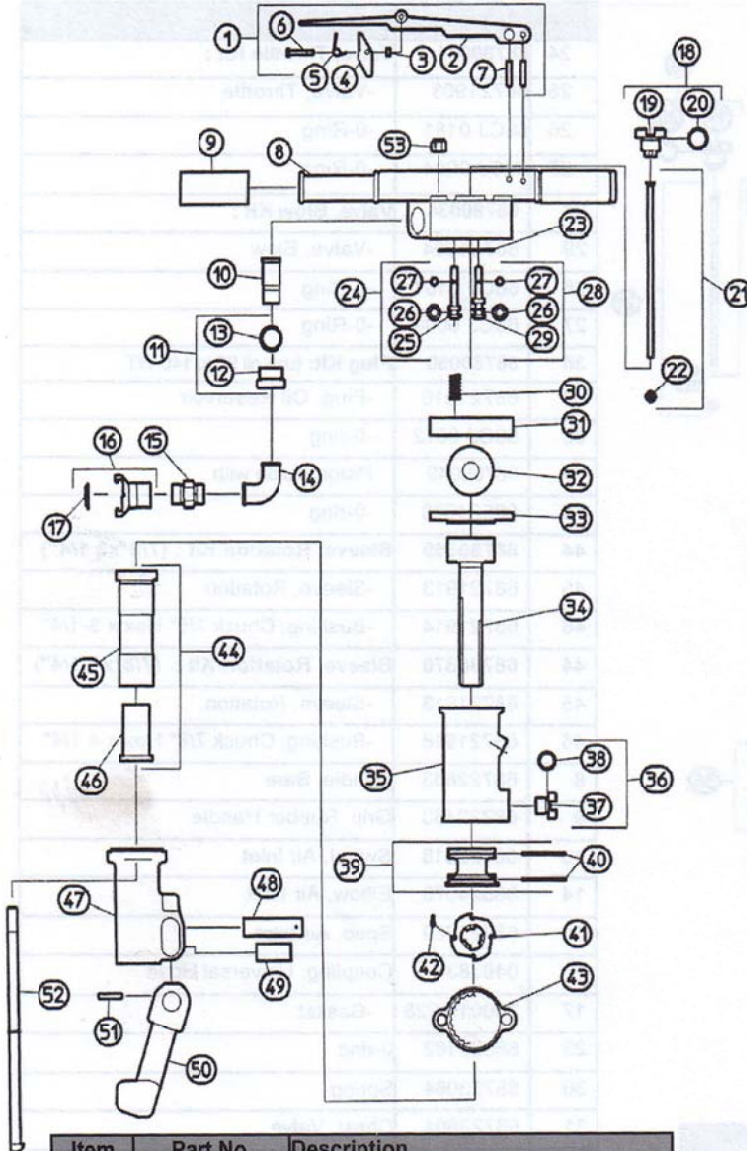

PARTS FOR SULLAIR MRD-40 AND MRD-50 ROCKDRILLS (45 lb & 55 lb)

Item	Part No.	Description
1	68780037	Lever, Throttle Kit :
2	68722138	-Lever, Throttle
3	68VE 8050	-Nut, Throttle Lock
4	68722060	-Latch, Throttle Lock
5	68722061	-Spring, Throttle Lock
6	68722062	-Capscrew, Throttle Lock
7	68723101	-Pin, Throttle Lever
11	68780046	Seat Kit :
12	68721905	-Seat, Swivel
13	68CJ 0017	-O-ring
18	68780047	Plug Kit :
19	68721907	-Plug, Blow Tube
20	68CJ 0014	-O-ring
21	68780226	Blow Tube with :
22	68CJ 0181	-O-Ring
24	68780033	Valve, Throttle Kit :
25	68721903	-Valve, Throttle
26	68CJ 0181	-O-Ring
27	68CJ 0004	-O-Rng