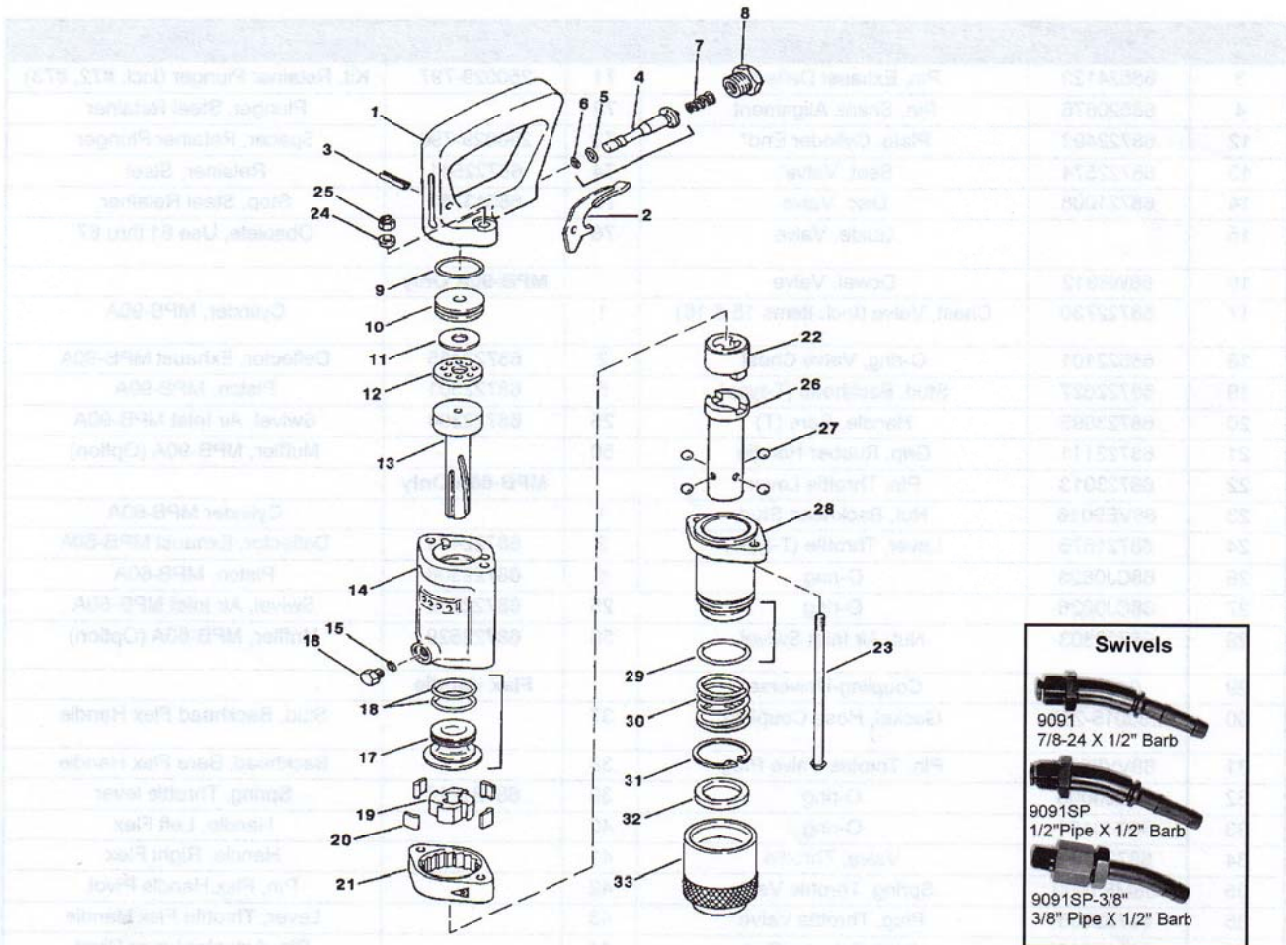

## PARTS FOR SULLAIR MRD-9 ROCKDRILL (9 LBS)

Index	Part No.	Description	Index	Part No.	Description
1	6872211	Handle, Bare	18	68524111	O-Ring (2)
2	68722112	Trigger	19	68722220	Carrier, Rotation
3	68723013	Pin, Trigger Pivot	20	68722122	Pawl (4)
4	68722214	Valve, Throttle	21	68722222	Ratchet
5	68524031	O-Ring	22	68722124	Driver, Chuck
6	68CJ0004	O-Ring	23	68722134	Bolt, Side Rod (2)
7	68013180	Spring, T. Valve	24	68VR0208	Washer (2)
8	68722498	Bushing, Inlet	25	68VE8080	Nut (2)
9	68CJ.0023	O-Ring	26	68722657	Chuck 3/4" Round
10	68722114	Chest, Valve	26	68722979	Chuck .571" Hex
11	68722115	Valve Disc	27	68CB0008	Ball (4)
12	68722116	Seat, Valve	28	68722129	Fronthead
13	68722221	Piston	29	68CJ0028	O-Ring
14	68722118	Cylinder	30	68722511	Spring
15	68CJ0009	O-Ring	31	68CL1044	Clip
16	68722120	Plug, Oil Res.	32	68722281	Ring
17	68780080	Bushing, F. Washer	33	68722280	Retainer, Steel