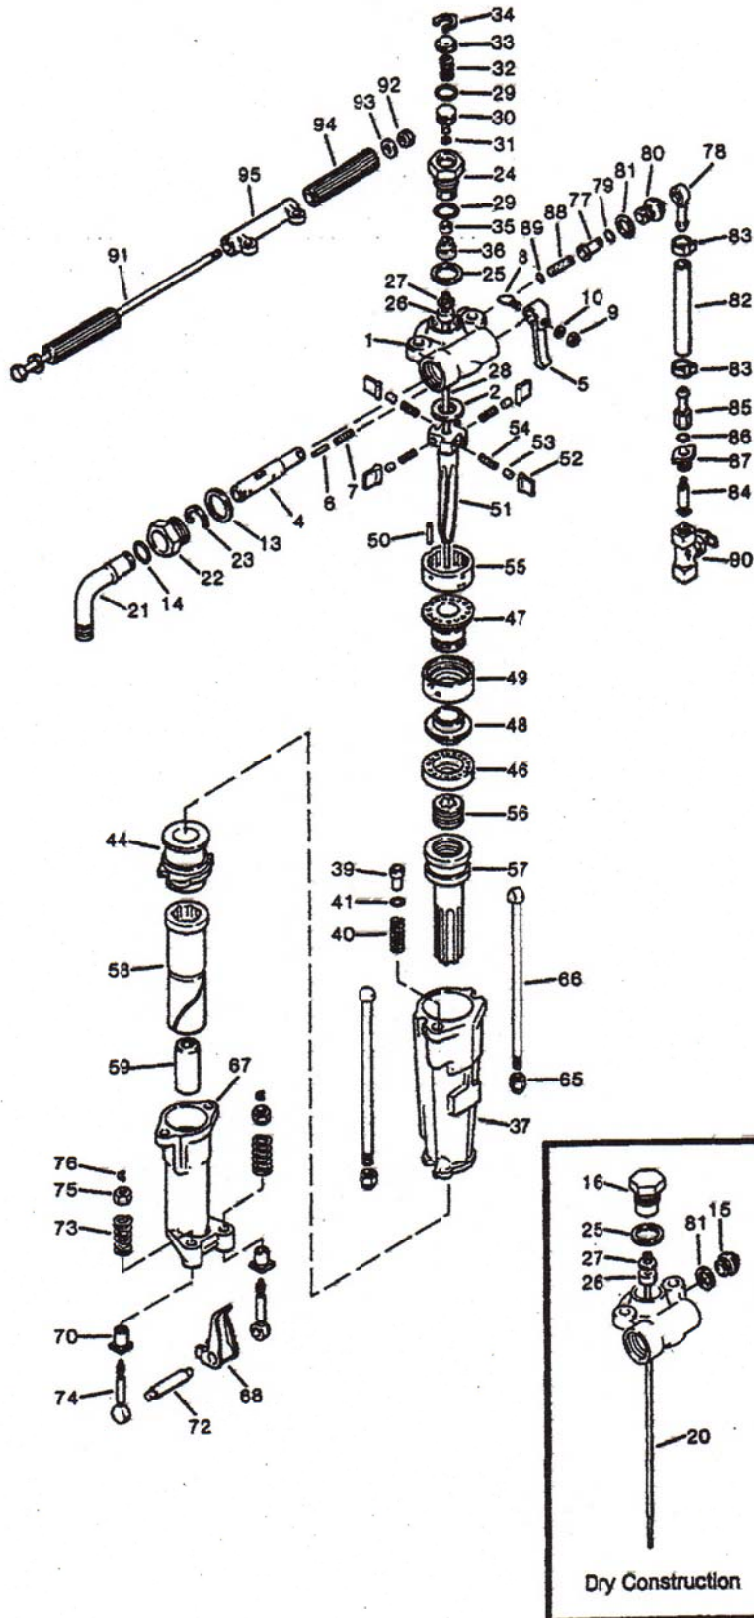

MRD-55 ROCK DRILL ILLUSTRATION

PARTS LIST

INDEX NO.	PART NUMBER	QTY. REQ.	DESCRIPTION	INDEX NO.	PART NUMBER	QTY. REQ.	DESCRIPTION
1	250012-196	1	Backhead (inc. #14)	54	250012-242	4	Pawl Spring
2	250012-197	1	Backhead Washer	55	250012-243	1	Ratchet Ring
4	250012-198	1	Throttle Valve	56	250012-244	1	Rifle Nut
5	250012-199	1	Throttle Valve Handle	57	250012-245	1	Piston
6	250012-200	1	Throttle Valve Plunger	58	250012-246	1	Rotation Sleeve
7	250012-201	1	Throttle Valve Spring	59	250012-248	1	Sleeve Bushing 1" Hex x 4 1/4"
8	250012-202	1	Throttle Valve Bolt		250012-247	1	Sleeve Bushing 7/8" Hex x 4 1/4.
9	250012-203	1	Throttle Valve Nut	65	250012-251	1	Side Rod Nut
10	250012-204	1	Throttle Valve Washer	66	250012-252	1	Side Rod
13	250012-207	1	Air Conn. Spring Washer	67	250012-253	1	Fronthead 4 1/4 Shank (inc #70)
14	250012-208	1	Air Conn. O-Ring	68	250012-255	1	Steel Retainer 1" x 4 1/4"
15	250012-209	1	Water Gland Plug		250012-254	1	Steel Retainer 7/8 x 4 1/4
16	250012-210	1	Blow Tube Gland	70	250012-256	1	Fronthead Bushing
20	250012-211	1	Blow Tube	72	250012-257	1	Retainer Pin
21	250012-205	1	Air Connection	73	250012-258	1	Retainer Spring
22	250012-206	1	Air Conn. Nut	74	250012-259	2	Retainer Bolt
23	250012-214	1	Air Conn. Retainer	75	250012-260	1	Retainer Nut
24	250012-215	1	Water Tube Gland	76	250012-261	1	Retainer Clamp
25	250012-217	1	Tube Gland Gasket	77	250012-262	1	Water Conn. Tube
26	250012-218	1	Tube Gasket	78	250012-264	1	Water Conn. Swivel
27	250012-219	1	Tube Washer				
28	250012-220	1	Water Tube	79	250012-265	1	O-Ring
29	250012-221	2	O-Ring	80	250012-266	1	Water Conn. Nut
30	250012-222	1	Water Valve Piston	81	250012-267	1	Water Conn./Plug Washer
31	250012-223	1	O-Ring				
32	250012-224	1	Water Valve Spring	82	250012-268	1	Water Hose
33	250012-225	1	Water Valve Spring Seat	83	250012-269	1	Hose Clamp
34	250012-226	1	Water Valve Retainer	84	250012-270	1	Swivel Hose Stem
35	250012-227	1	Water Valve Seat	85	250012-271	1	Swivel Hose Stem
36	250012-228	1	Water Valve Seat Retainer	86	250012-272	1	O-Ring
37	250012-229	1	Cylinder	87	250012-273	1	Swivel Hose Stem Nut
39	250012-230	1	Blowing Connection	88	250012-274	1	Water Conn. Tube
40	250012-231	1	Blowing Conn. Spring	89	250012-275	1	O-Ring
41	250012-232	1	O-Ring				
44	250012-233	1	Spacer	90	250012-276	1	Water Valve Complete
46	250012-234	1	Valve Chest Cover	91	250012-277	1	Handle Bolt
47	250012-235	1	Valve Guide	92	250012-278	1	Handle Bolt Nut
48	250012-236	1	Valve	93	250012-279	2	Handle Bolt Washer
49	250012-237	1	Valve Chest	95	250012-281	1	Short "D" Handle
50	250012-238	1	Dowel Pin	94	250012-280	2	Handle Grip
51	250012-239	1	Rifle Bar				
52	250012-240	1	Rotation Pawl	NS	250012-263	1	Water Hose Assy. (5277-A)
53	250012-241	1	Pawl Plunger	NS	250012-216	1	Water Tube Assy...(5224-A)
				NS	251315	1	1 Pt. Line Oiler (not included)