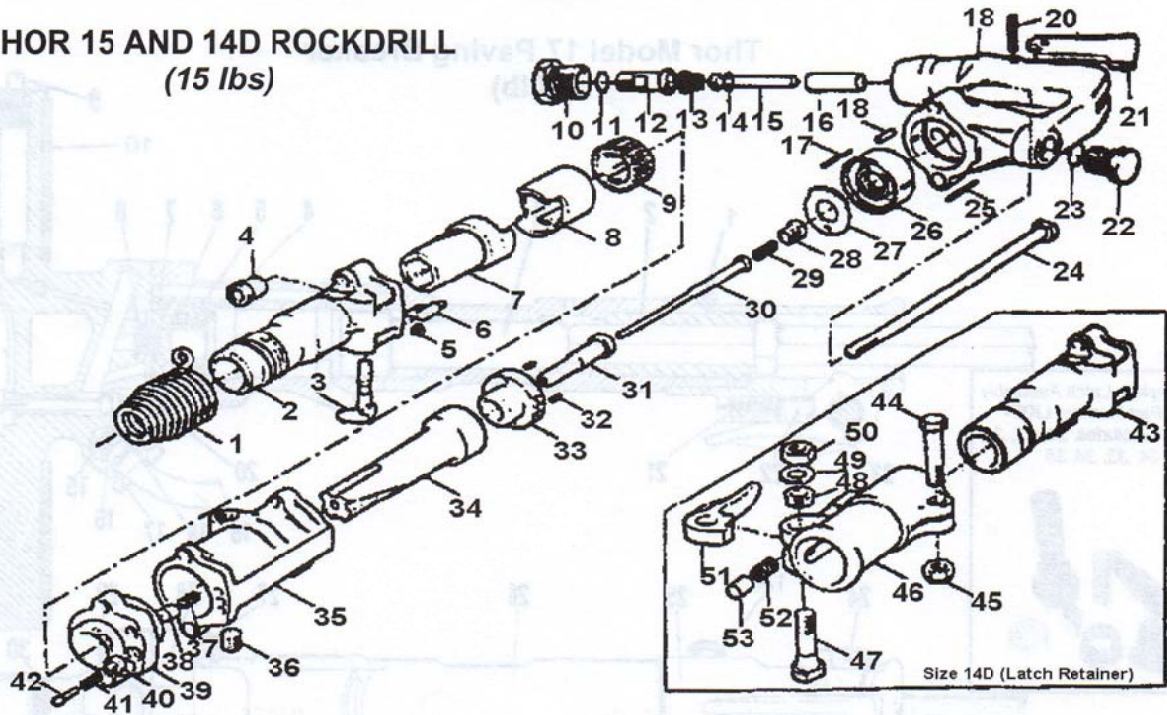

**THOR 15 AND 14D ROCKDRILL**  
(15 lbs)

Item No.	Part No.	Description	Item No.	Part No.	Description
1	43490	Steel Retainer Spring	28	68073	Air Tube Plug
2	45491	Front Head (15D)	29	43162	Air Tube Spring
3	45492	Pawl Shifter	30	45509	Air Tube
4	45507	Side Rod Nut	31	45516	Valve Guide
5	45500	Pawl Spring	32	45592	Valve Seat Pin
6	45499	Pawl	33	45505	Valve Seat
7	45489	Chuck	34	45497	Piston Hammer
8	45493	Chuck Driver	35	49802	Cylinder
9	45501	Rotation Ratchet	36	83002	Exhaust Port Plug
10	45523	Inlet Swivel Nut	37	43605	Detent Spring
11	83038	Air Inlet O-Ring	38	45498	Pawl Plunger
12	45524	Inlet Swivel	39	45496	Cylinder Front Bearing
13	44007	Throttle Valve Spring	40	45494	Detent Plunger Bearing
14	82502	O-Ring-Thr.Valve	41	43605	Detent Plunger Spring
15	803962	Throttle Valve	42	45495	Detent Plunger
16	43395	Throttle Valve Bush.	43	49807	Front Head (14D Only)
17	45502	Dowel pin	44	47947	Retainer Bol: (14D)
18	45518	Oil Meter	45	49019	Retainer Bolt Nut (14D)
19	803959	Aluminium Handle	46	89134	Retainer Housing (14D)
20	45519	Throttle Lever Pin	47	43787	Latch Bolt (14D)
21	45517	Throttle Lever	48	43786	Latch Bolt Bushing (14D)
22	45512	Oil Plug	49	43143	Latch Bolt Washer (14D)
23	81675	O-Ring-Oil Plug	50	43500	Latch Bolt Nut (14D)
24	803960	Side Rod	51	43752	Latch (14D)
25	45502	Dowel Pin	52	43754	Latch Spring (14D)
26	45515	Valve Chest	53	43788	Latch Spring Plunger (14D)
27	45504	Automatic Valve			