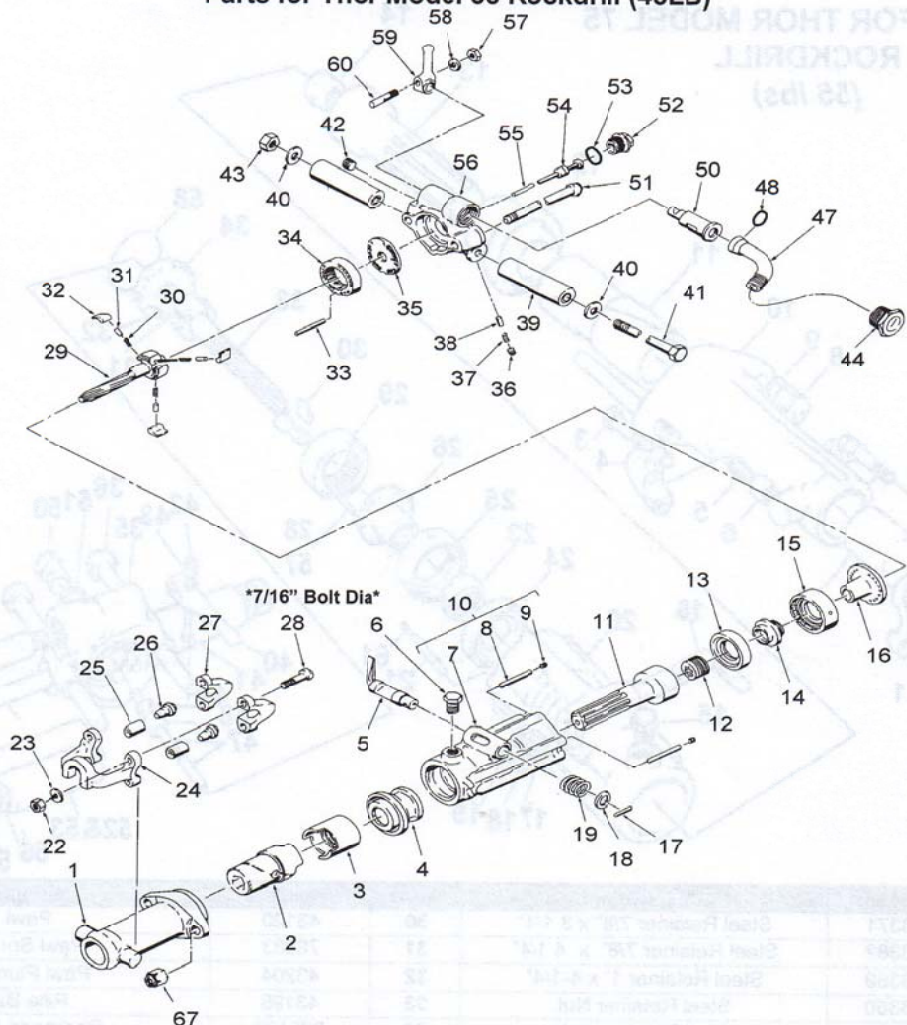

**Parts for Thor Model 38 Rockdrill (45LB)**

| Index | Part No. | Description       | Index | Part No. | Description            | Index | Part No. | Description    |
|-------|----------|-------------------|-------|----------|------------------------|-------|----------|----------------|
| 1     | 802970   | Fronthead         |       |          |                        | 43    | 43112    | Nut            |
| 2     | 43317    | 7/8" Hex X 3-1/4" | 24    | 43907    | 7/8 & 1" Hex X 4-1/4"  | 44    | 43169    | Swivel Nut     |
|       | 43320    | 1" Hex X 4-1/4"   |       | 43906    | 7/8" Hex X 3-1/4"      |       |          |                |
|       | 43342    | 7/8" Hex X 4-1/4" |       |          | *Uses 7/16" Bolt Holes |       |          |                |
| 3     | 43313    | Chuck Driver      | 25    | 43562    | Plunger (2)            | 47    | 43168    | Swivel         |
| 4     | 43314    | Bearing           | 26    | 43377    | Bumper (2)             | 48    | 45259    | O-Ring         |
| 5     | 43176    | Valve             | 27    | 43560    | Housing (2)            | 49    |          | Swivel Assy.   |
| 6     | 43175    | Oil Plug          | 28    | 43559    | Bolt (4) 7/16"         | 50    | 43158    | Throttle Valve |
| 7     | 43312    | Cylinder          | 29    | 43309    | Rifle Bar              | 51    | 43322    | Side Bolt (2)  |
| 8     | 43094    | Felt              | 30    | 78883    | Spring (3)             | 52    | 43155    | Plug           |
| 9     | 805412   | Plug              | 31    | 43204    | Plunger (3)            | 53    | 43156    | Gasket         |
| 10    |          | Cylinder Assy.    | 32    | 43120    | Pawl (3)               | 54    | 43144    | Packing        |
| 11    | 43311    | Piston            | 33    | 805436   | Pin                    | 55    | 43164    | Air Tube-Dry   |
| 12    | 43306    | Rifle Nut         | 34    | 44010    | Ratchet Ring           | 56    | 43293    | Backhead-Dry   |
| 13    | 43552    | Front Valve       | 35    | 43296    | Plate                  | 57    | 43102    | Nut            |
| 14    | 43621    | Valve             | 36    | 68073    | Plug                   | 58    | 43003    | Washer         |
| 15    | 43551    | Rear Valve        | 37    | 43162    | Spring                 | 59    | 43159    | Handle         |
| 16    | 43299    | Guide             | 38    | 43161    | Plunger                | 60    | 43160    | Bolt           |
| 17    | 43181    | Pin, Exhaust      | 39    | 43127    | Grip (2)               | 67    | 43323    | Side Bolt Nut  |
| 18    | 43180    | Washer            | 40    | 43005    | Washer (2)             |       |          |                |
| 19    | 43179    | Spring            | 41    | 43128    | Bolt                   |       |          |                |
| 22    | 43558    | Nut (4)           | 42    | 2602-APT | Plug                   |       |          |                |
| 23    | 43003    | Washer (4)        |       |          |                        |       |          |                |