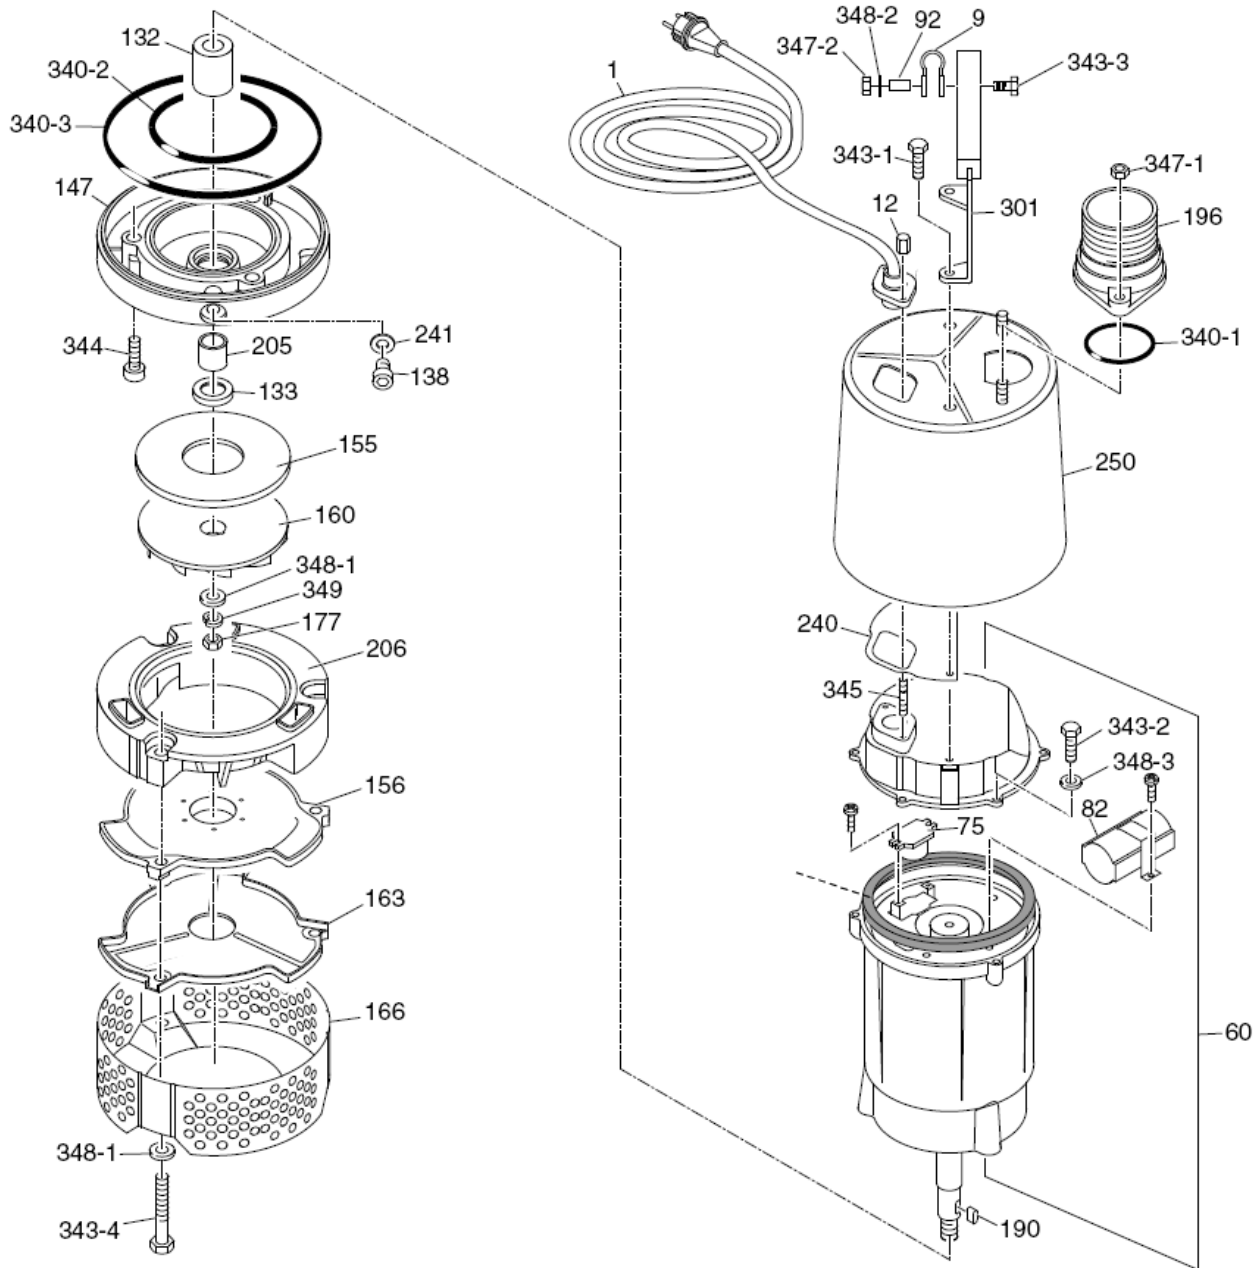

OVERVIEW WEDA04-08-04B

Item	Part No.	Name	Qty	L
10	-	WEDA04	1	
20	-	WEDA08	1	
30	-	WEDA04B	1	

01 Service WEDA04

Refer to the Parts Online web page for most up-to-date information. The printed information might be outdated.

Item	Part No.	Name	Qty	L
1	1605241600	Power Cable	1	
9	1605241700	Cable Band	1	
12	1605241800	Cable Nut	2	
60	-	Motor Assy	1	
75	1605242100	Motor Protector	1	
82	1605242300	Capacitor	1	
92	1605242400	Spacer	1	
132	1605242500	Shaft Seal	1	
133	1605242600	Oil Seal	1	
138	1605242700	Oil Plug	1	
147	1605242850	Seal Bracket	1	
155	1605242900	Rear Cover	1	
156	1605243000	Suction Plate	1	
160	1605243100	Impeller	1	
163	1605243300	Suction Cover	1	
166	1605243400	Strainer	1	
177	1605243500	Impeller Nut	1	
190	1605243600	Parallel key	1	
196	1605243700	Delivery Coupling	1	
196	1605243750	Hose Coupling	1	
205	1605243800	Sleeve	1	
206	1605243900	Pump Casing	1	
240	1605244000	Packing	1	
241	1605244100	Gasket	1	
250	1605244200	Casing	1	
301	1605244400	Handle	1	
340-1	1605244500	O-Ring	1	
340-2	1605244600	O-Ring	1	
340-3	1605244700	O-Ring	1	
343-1	0147132502	Screw DIN933	2	
343-2	0147124702	Screw DIN933	3	
343-3	0147120803	Screw DIN933	1	
343-4	0147133202	Bolt	3	
344	0211195923	Cap Bolt	3	
345	-	Flat gasket	2	

Refer to the Parts Online web page for most up-to-date information. The printed information might be outdated.

Item	Part No.	Name	Qty	L
343-4	0147132902	Bolt	3	
344	0211195923	Cap Bolt	3	
345	-	Flat gasket	2	
347-1	0266110702	Nut	2	
347-2	0261109102	Hexagon nut	1	
348-1	0300027449	Washer DIN 125	1	
348-2	0301211801	Washer	1	
348-3	0301212101	Plain washer	3	
349	0333217424	Washer DIN127	1	
350	1605242250	Sealing ring	1	