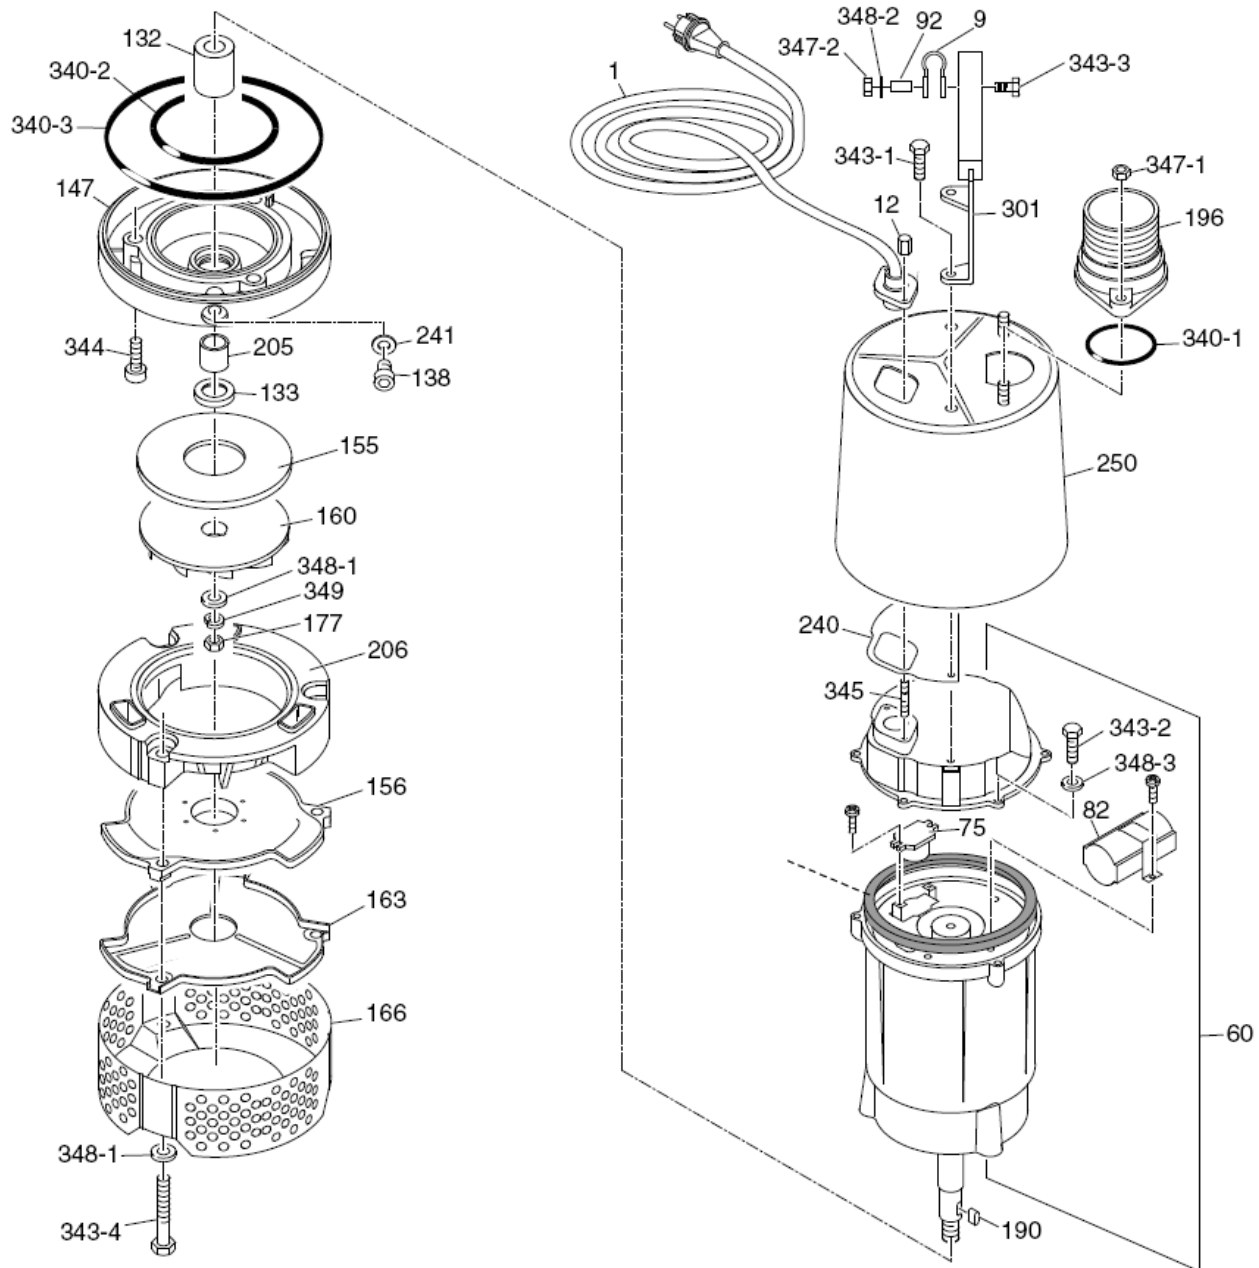

01 Service WEDA08

Refer to the Parts Online web page for most up-to-date information. The printed information might be outdated.

Item	Part No.	Name	Qty	L
1	1605241600	Power Cable	1	
9	1605241700	Cable Band	1	
12	1605241800	Cable Nut	2	
60	-	Motor Assy	1	
75	1605242200	Motor Protector	1	
82	1605242300	Capacitor	1	
92	1605242400	Spacer	1	
132	1605242500	Shaft Seal	1	
133	1605242600	Oil Seal	1	
138	1605242700	Oil Plug	1	
147	1605242850	Seal Bracket	1	
155	1605242900	Rear Cover	1	
156	1605243000	Suction Plate	1	
160	1605243200	Impeller	1	
163	1605243300	Suction Cover	1	
166	1605243400	Strainer	1	
177	1605243500	Impeller Nut	1	
190	1605243600	Parallel key	1	
196	1605243700	Delivery Coupling	1	
196	1605243750	Hose Coupling	1	
205	1605243800	Sleeve	1	
206	1605243900	Pump Casing	1	
240	1605244000	Packing	1	
241	1605244100	Gasket	1	
250	1605244300	Casing	1	
301	1605244400	Handle	1	
340-1	1605244500	O-Ring	1	
340-2	1605244600	O-Ring	1	
340-3	1605244700	O-Ring	1	
343-1	0147 1325 02	Bolt	2	
343-2	0147124702	Screw DIN933	3	
343-3	0147120803	Screw DIN933	1	
343-4	0147133202	Bolt	3	
344	0211195923	Cap Bolt	3	
345	-	Flat gasket	2	

Refer to the Parts Online web page for most up-to-date information. The printed information might be outdated.