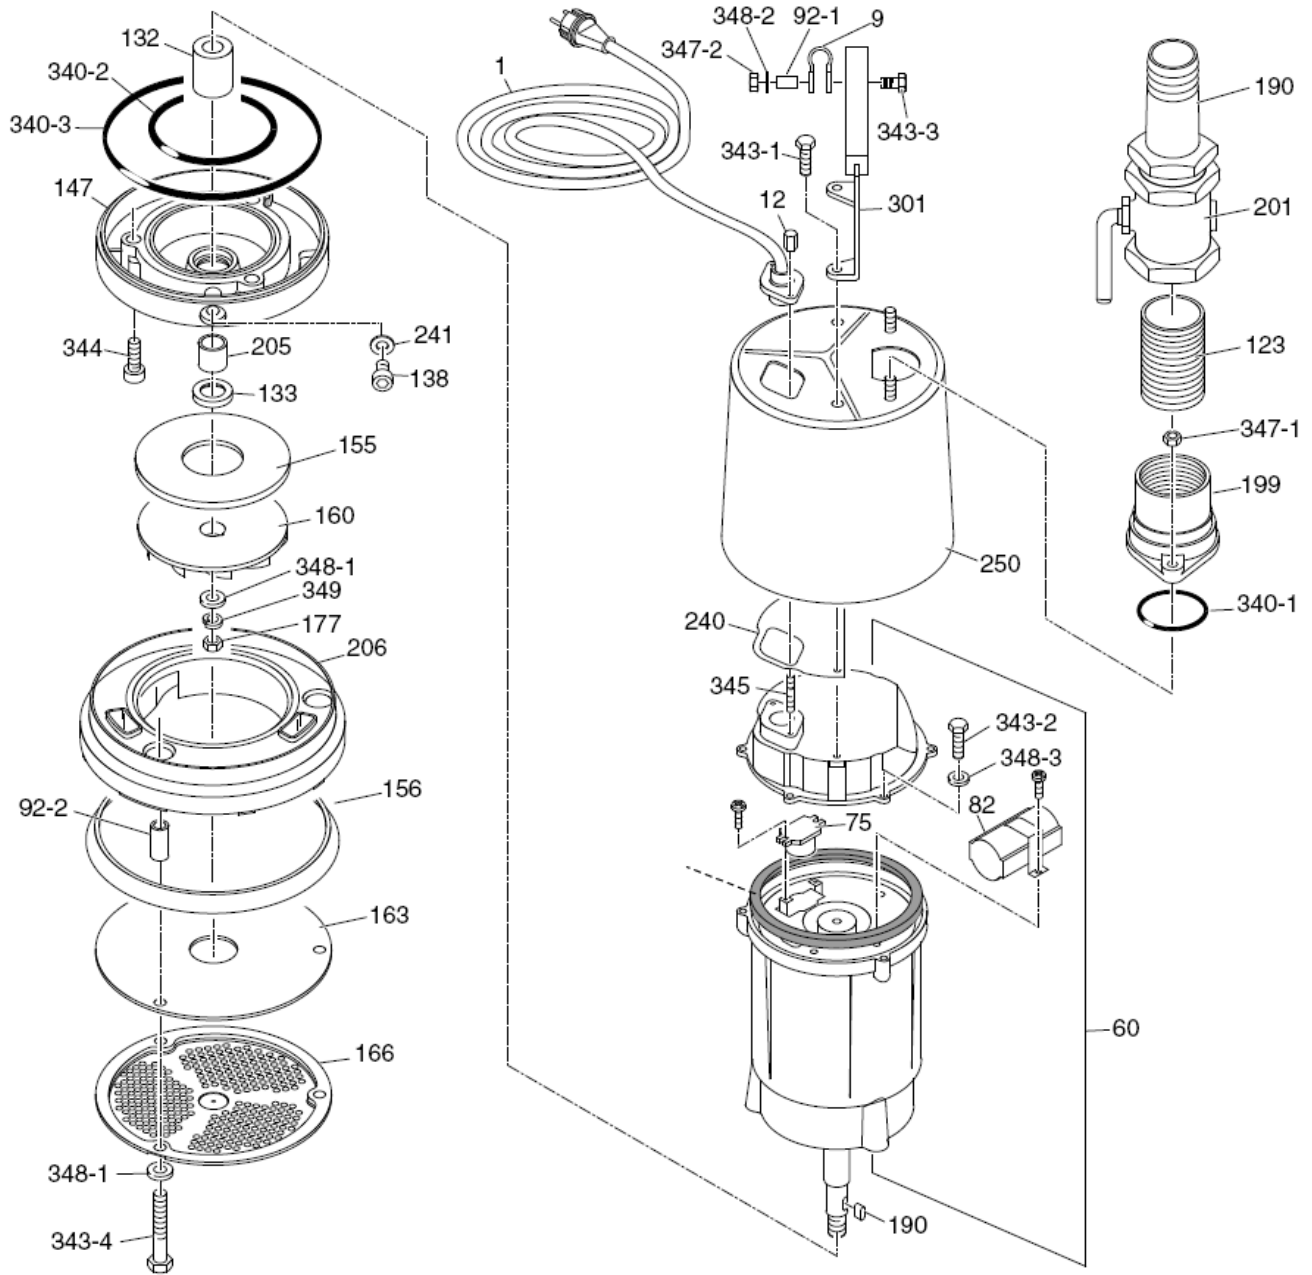

01 Service WEDA04B

Refer to the Parts Online web page for most up-to-date information. The printed information might be outdated.

Item	Part No.	Name	Qty	L
1	1605241600	Power Cable	1	
9	1605241700	Cable Band	1	
12	1605241800	Cable Nut	2	
60	-	Motor Assy	1	
75	1605242100	Motor Protector	1	
82	1605242300	Capacitor	1	
92-1	1605242400	Spacer	1	
92-2	1605244800	Spacer	3	
123	1605246500	Nipple	1	
132	1605242500	Shaft Seal	1	
133	1605242600	Oil Seal	1	
138	1605242700	Oil Plug	1	
147	1605242850	Seal Bracket	1	
155	1605242900	Rear Cover	1	
156	1605245000	Suction Skirt	1	
160	1605243100	Impeller	1	
163	1605245100	Suction Plate	1	
166	1605245200	Strainer	1	
177	1605243500	Impeller Nut	1	
190	1605243600	Parallel key	1	
196	1605243775	Hose Coupling	1	
199	1605246400	Flange	1	
201	1605246600	Ball valve	1	
205	1605243800	Sleeve	1	
206	1605243950	Pump Casing	1	
240	1605244000	Packing	1	
241	1605244100	Gasket	1	
250	1605244200	Casing	1	
301	1605244400	Handle	1	
340-1	1605244500	O-Ring	1	
340-2	1605244600	O-Ring	1	
340-3	1605244700	O-Ring	1	
343-1	0147132502	Screw DIN933	2	
343-2	0147124702	Screw DIN933	3	
343-3	0147120803	Screw DIN933	1	

Refer to the Parts Online web page for most up-to-date information. The printed information might be outdated.