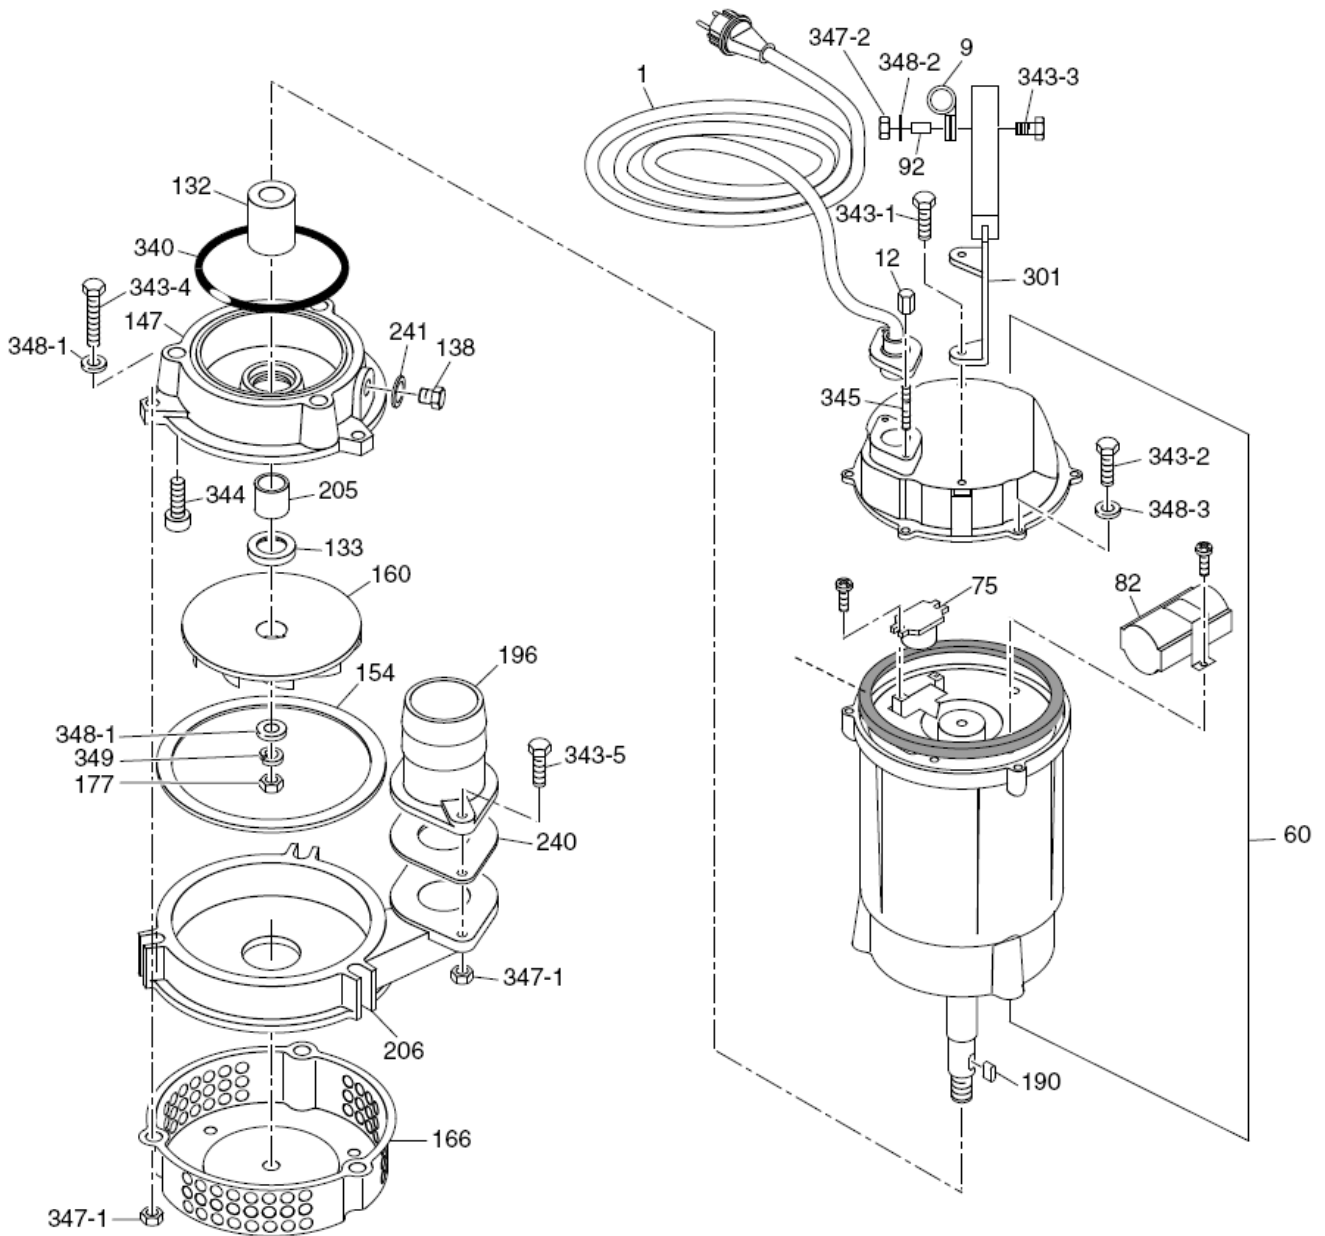

Refer to the Parts Online web page for most up-to-date information. The printed information might be outdated.

Item	Part No.	Name	Qty	L
10	-	WEDA04S	1	
20	-	WEDA08S	1	

01 Service WEDA04S

Refer to the Parts Online web page for most up-to-date information. The printed information might be outdated.

Item	Part No.	Name	Qty	L
1	1605241600	Power Cable	1	
9	1605241700	Cable Band	1	
12	1605241800	Cable Nut	2	
60	-	Motor Assy	1	
75	1605242100	Motor Protector	1	
82	1605242300	Capacitor	1	
92	1605242400	Spacer	1	
132	1605242500	Shaft Seal	1	
133	1605242600	Oil Seal	1	
138	1605242750	Oil Plug	1	
147	1605242800	Seal Bracket	1	
154	1605244900	Rear Packing	1	
160	1605243125	Impeller	1	
166	1605245300	Strainer	1	
177	1605243500	Impeller Nut	1	
190	1605243600	Parallel key	1	
196	1605243700	Delivery Coupling	1	
196	1605243750	Hose Coupling	1	
205	1605243800	Sleeve	1	
206	1605243925	Pump Casing	1	
240	1605244050	Packing	1	
241	1605244100	Gasket	1	
301	1605244400	Handle	1	
340	1605244600	O-Ring	1	
343-1	0147132302	Screw DIN 933	2	
343-2	0147124702	Screw DIN933	3	
343-3	0147120803	Screw DIN933	1	
343-4	0147196050	Bolt	3	
343-5	0147196049	Hex. head screw	2	
344	0211195926	Cap Bolt	3	
345	-	Stud	2	
347-1	0266110702	Nut	6	
347-2	0261109102	Hexagon nut	1	
348-1	0300027449	Washer DIN 125	4	
348-2	0301211801	Washer	1	

Refer to the Parts Online web page for most up-to-date information. The printed information might be outdated.

Item	Part No.	Name	Qty	L
348-3	0301212101	Plain washer	3	
349	0333217424	Washer DIN127	1	
350	1605242250	Sealing ring	1	