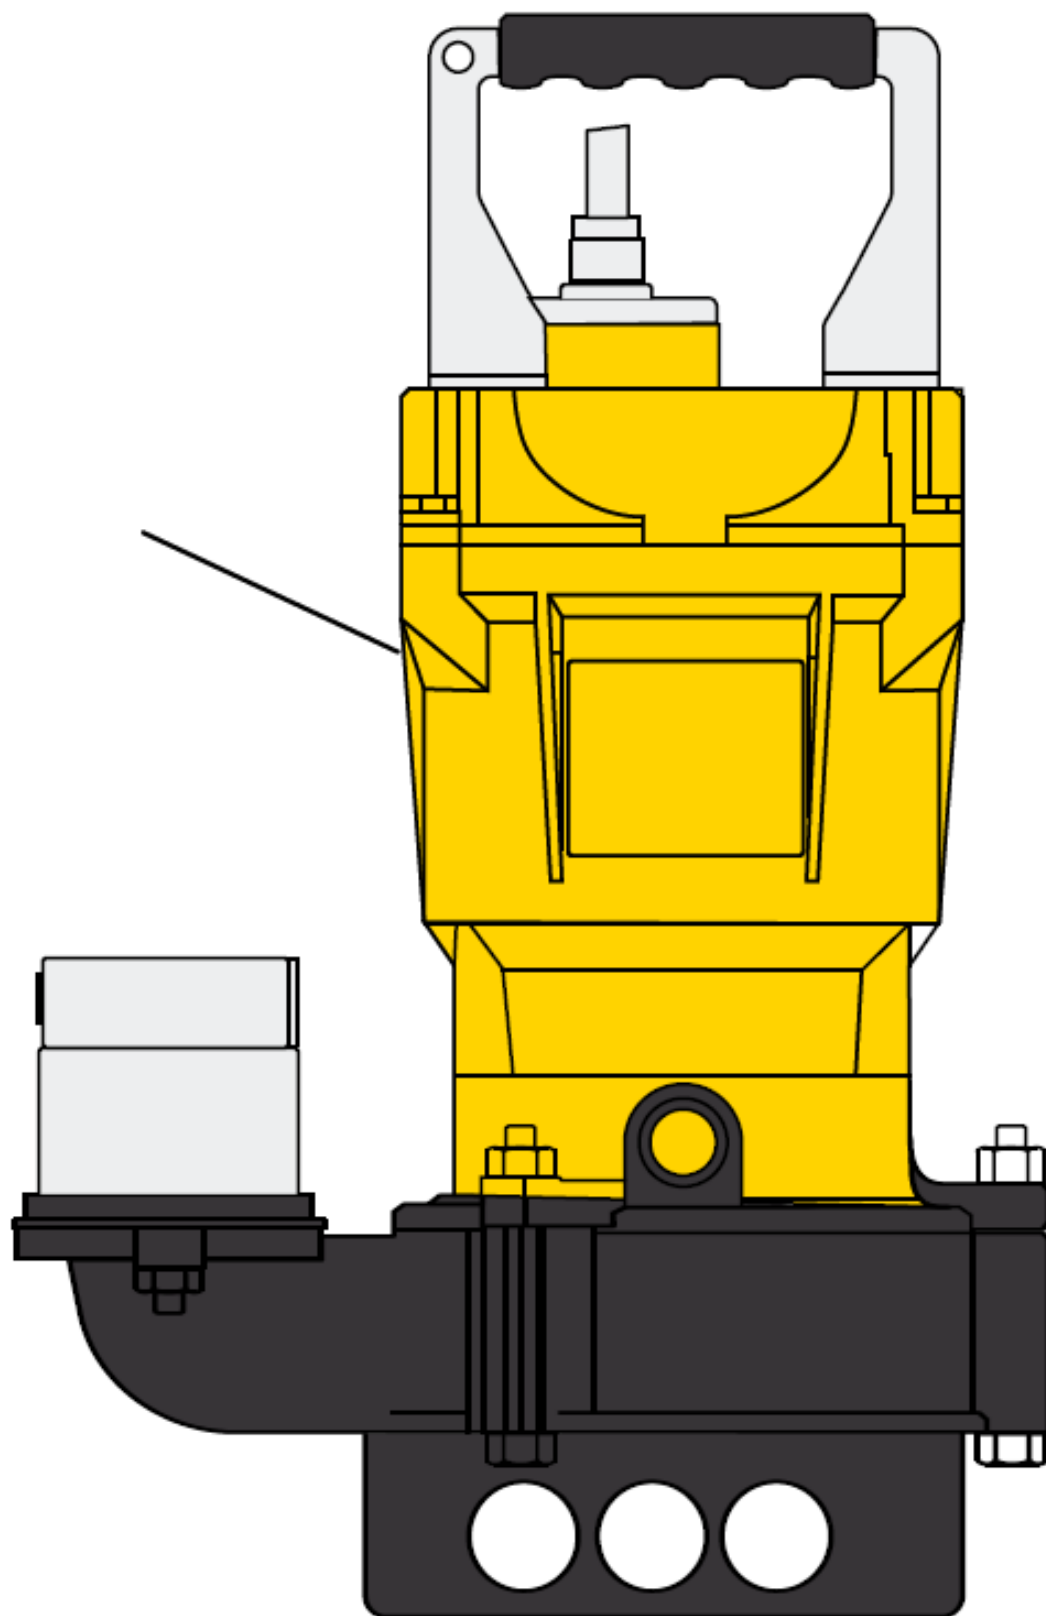

Refer to the Parts Online web page for most up-to-date information. The printed information might be outdated.

Item	Part No.	Name	Qty	L
10	-	WEDA04S	1	
20	-	WEDA08S	1	

01 Service WEDA04S

Refer to the Parts Online web page for most up-to-date information. The printed information might be outdated.

Item	Part No.	Name	Qty	L
1	1605241600	Power Cable	1	
9	1605241700	Cable Band	1	
12	1605241800	Cable Nut	2	
60	-	Motor Assy	1	
75	1605242100	Motor Protector	1	
82	1605242300	Capacitor	1	
92	1605242400	Spacer	1	
132	1605242500	Shaft Seal	1	
133	1605242600	Oil Seal	1	
138	1605242750	Oil Plug	1	
147	1605242800	Seal Bracket	1	
154	1605244900	Rear Packing	1	
160	1605243125	Impeller	1	
166	1605245300	Strainer	1	
177	1605243500	Impeller Nut	1	
190	1605243600	Parallel key	1	
196	1605243700	Delivery Coupling	1	
196	1605243750	Hose Coupling	1	
205	1605243800	Sleeve	1	
206	1605243925	Pump Casing	1	
240	1605244050	Packing	1	
241	1605244100	Gasket	1	
301	1605244400	Handle	1	
340	1605244600	O-Ring	1	
343-1	0147132302	Screw DIN 933	2	
343-2	0147124702	Screw DIN933	3	
343-3	0147120803	Screw DIN933	1	
343-4	0147196050	Bolt	3	
343-5	0147196049	Hex. head screw	2	
344	0211195926	Cap Bolt	3	
345	-	Stud	2	
347-1	0266110702	Nut	6	
347-2	0261109102	Hexagon nut	1	
348-1	0300027449	Washer DIN 125	4	
348-2	0301211801	Washer	1	

Refer to the Parts Online web page for most up-to-date information. The printed information might be outdated.

Item	Part No.	Name	Qty	L
348-3	0301212101	Plain washer	3	
349	0333217424	Washer DIN127	1	
350	1605242250	Sealing ring	1	