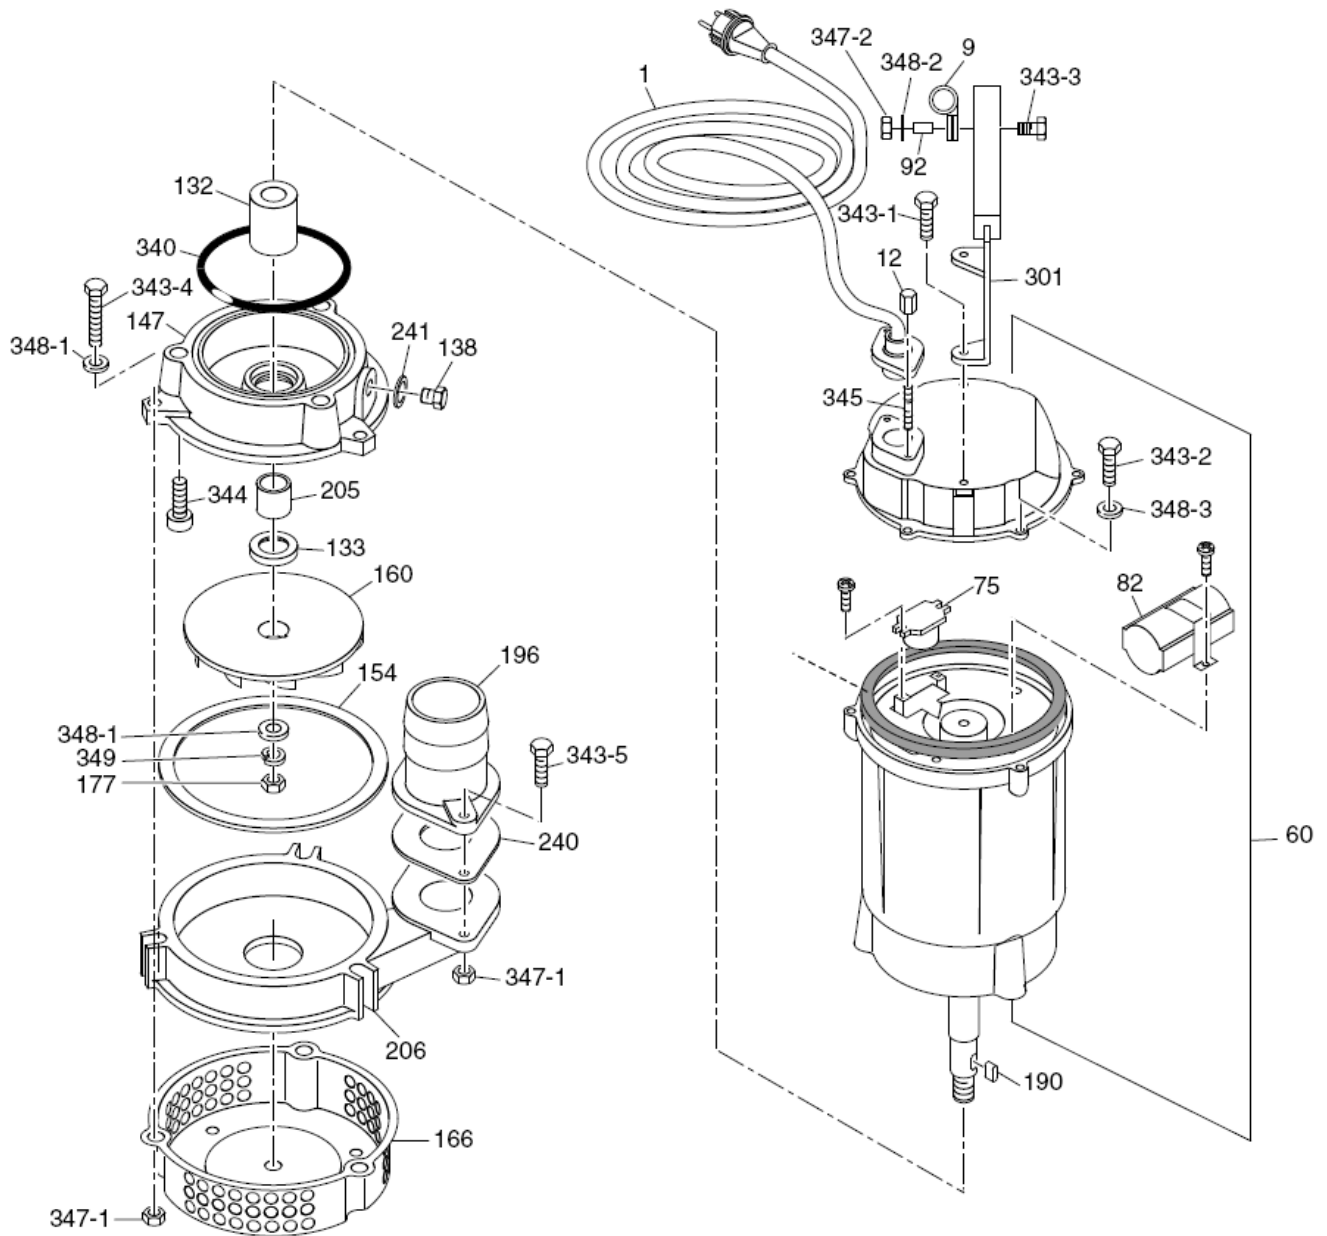

01 Service WEDA08S

Refer to the Parts Online web page for most up-to-date information. The printed information might be outdated.

Item	Part No.	Name	Qty	L
1	1605241600	Power Cable	1	
9	1605241700	Cable Band	1	
12	1605241800	Cable Nut	2	
60	-	Motor Assy	1	
75	1605242100	Motor Protector	1	
82	1605242300	Capacitor	1	
92	1605242400	Spacer	1	
132	1605242500	Shaft Seal	1	
133	1605242600	Oil Seal	1	
138	1605242750	Oil Plug	1	
147	1605242800	Seal Bracket	1	
154	1605244900	Rear Packing	1	
160	1605243150	Impeller	1	
166	1605245300	Strainer	1	
177	1605243500	Impeller Nut	1	
190	1605243600	Parallel key	1	
196	1605243700	Delivery Coupling	1	
196	1605243750	Hose Coupling	1	
205	1605243800	Sleeve	1	
206	1605243925	Pump Casing	1	
240	1605244050	Packing	1	
241	1605244100	Gasket	1	
301	1605244400	Handle	1	
340	1605244600	O-Ring	1	
343-1	0147132302	Screw DIN 933	2	
343-2	0147124702	Screw DIN933	3	
343-3	0147120803	Screw DIN933	1	
343-4	0147196050	Bolt	3	
343-5	0147196049	Hex. head screw	2	
344	0211195926	Cap Bolt	3	
345	N/A	Stud	2	
347-1	0266110702	Nut	6	
347-2	0261109102	Hexagon nut	1	
348-1	0300027449	Washer DIN 125	4	
348-2	0301211801	Washer	1	

Refer to the Parts Online web page for most up-to-date information. The printed information might be outdated.